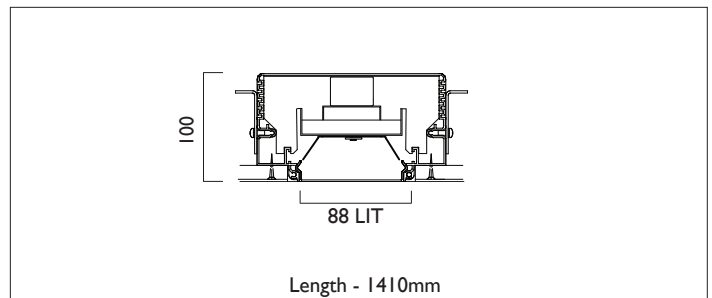

LIGHTLINE LED 88

TRIMLESS

LIGHTLINE LED 88 is suitable for recess mounting in most ceiling types. It consists of an aluminium extruded profile with white RAL9010 ceiling trim as individual modules in various chassis lengths, and comes complete with integral driver. Optical control is provided by a clip in opal diffuser/

Product Number	L3305
Lamp Type	LED, 5850 lumens, 4000K, Ra>80, 39W
Construction	Aluminium / Steel / Plastic
Diffuser	Opal
Ceiling Trim	White RAL 9010
IP	IP40
Control	Driver