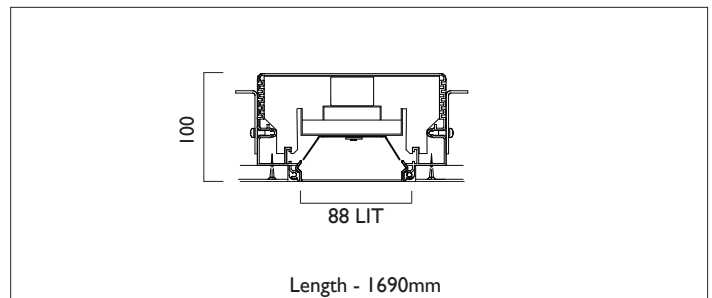

LIGHTLINE LED 88

TRIMLESS

LIGHTLINE LED 88 is suitable for recess mounting in most ceiling types. It consists of an aluminium extruded profile with white RAL9010 ceiling trim as individual modules in various chassis lengths, and comes complete with integral driver. Optical control is provided by a clip in opal diffuser/

Product Number	L3306
Lamp Type	LED, 7020 lumens, 4000K, Ra>80, 46.8W
Construction	Aluminium / Steel / Plastic
Diffuser	Opal
Ceiling Trim	White RAL 9010
IP	IP40
Control	Driver