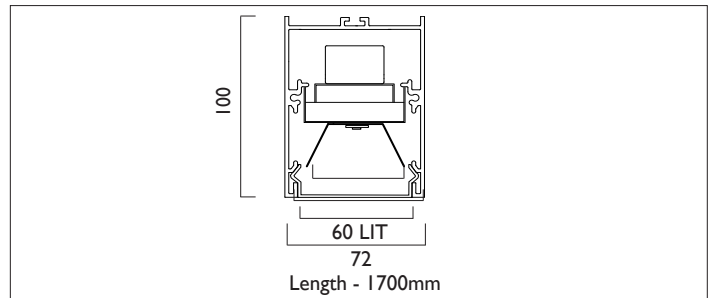

LIGHTLINE LED 60

SURFACE / PENDANT

LIGHTLINE LED 60 can be surface mounted or suspended from the ceiling. It consists of an aluminium extruded profile constructed as individual modules in various chassis lengths, which come complete with integral driver. Optical control is provided by a clip in opal diffuser.

| | |
|----------------|---------------------------------------|
| Product Number | L I 206 |
| Lamp Type | LED, 6780 lumens, 3000K, Ra>80, 46.8W |
| Construction | Aluminium / Steel / Plastic |
| Diffuser | Opal |
| Ceiling Trim | White RAL 9010 |
| IP | IP40 |
| Control | Driver |