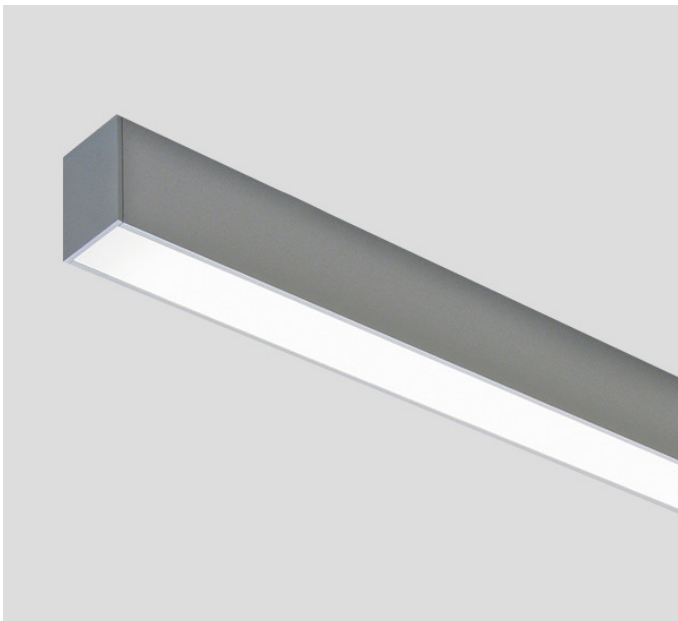

LIGHTLINE LED 60

SURFACE / PENDANT

LIGHTLINE LED 60 can be surface mounted or suspended from the ceiling. It consists of an aluminium extruded profile constructed as individual modules in various chassis lengths, which come complete with integral driver. Optical control is provided by a clip in opal diffuser.

| | |
|----------------|---------------------------------------|
| Product Number | L I 206 |
| Lamp Type | LED, 6780 lumens, 3000K, Ra>80, 46.8W |
| Construction | Aluminium / Steel / Plastic |
| Diffuser | Opal |
| Ceiling Trim | White RAL 9010 |
| IP | IP40 |
| Control | Driver |