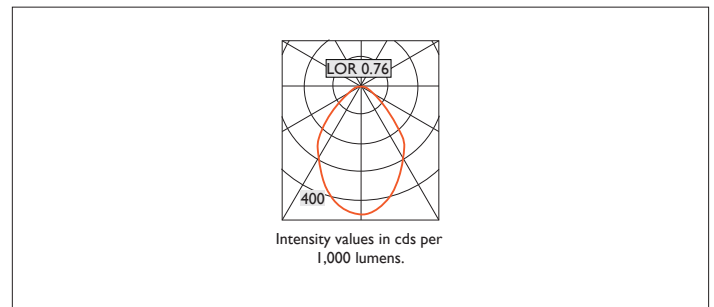

ATELIER FRAME LED

ATELIER FRAME LED low glare, recessed office luminaire with central microp prism lens panel and opal frame, and white ceiling trim (RAL 9010). To suit a 600 x 600 suspended 'T' ceiling system.

Product Number	M0110
Lamp Type	LED 4800 lumens, 3000K, Ra>80
LED (W)	39.5W
Central Lens	Microp prism
Construction	Aluminium / Steel / Plastic
Ceiling Trim	White (RAL 9010)
IP	IP20
Control	Driver