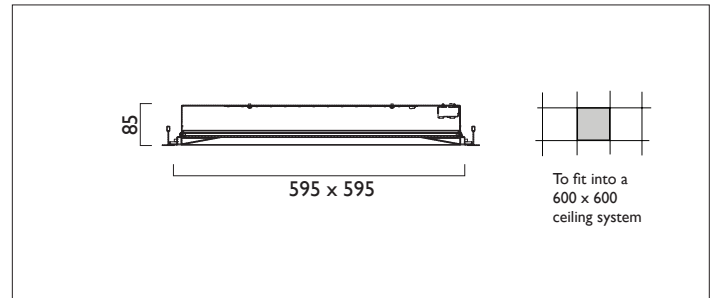

ATELIER FRAME LED

ATELIER FRAME LED low glare, recessed office luminaire with central microp prism lens panel and opal frame, and white ceiling trim (RAL 9010). To suit a 600 x 600 suspended 'T' ceiling system.

Product Number	M0110
Lamp Type	LED 4800 lumens, 3000K, Ra>80
LED (W)	39.5W
Central Lens	Microp prism
Construction	Aluminium / Steel / Plastic
Ceiling Trim	White (RAL 9010)
IP	IP20
Control	Driver