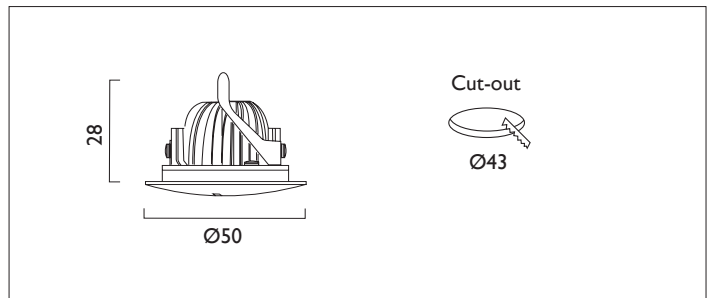

WAYLIGHT 3

WAYLIGHT 3 a constant current 110 degree wide beam 3W white LED. Complete with charge LED. Designed to comply with all of the requirements of BS EN 60598-2-22.

Product Number	D019001960N
Lamp Type	LED,
Output (nominal)	194 lumens
Beam Angle	110°
Construction	Aluminium / Steel
Ceiling Trim	White RAL 9010
IP	IP20