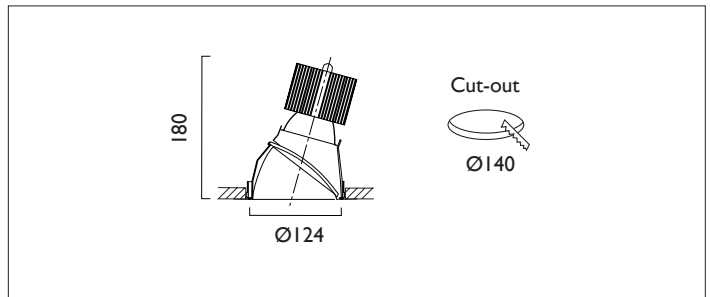

TRIMLESS VP X124 LENS WALLWASHER

TRIMLESS VP X124 with Xicato LED visual performance and comfort recessed spread lens wallwasher with deep cone reflector finished in low glare, high reflectivity, diffused spectro silver. Overall diameter 124mm, cut out 140mm.

Product Number	C5908/*Engine
Lamp Type	Xicato LED, Up to 2000 lumens
Construction	Aluminium / Steel
IP	IP20
Control	Driver

*Light Engine Specification
Xicato XTM L80 50,000 Hours, Ra80

11A	---	1105 lm	9.3W	119 lm/w	350mA
14A	---	1490 lm	3.6W	110 lm/w	500mA
20A	---	2000 lm	19.5W	102 lm/w	700mA