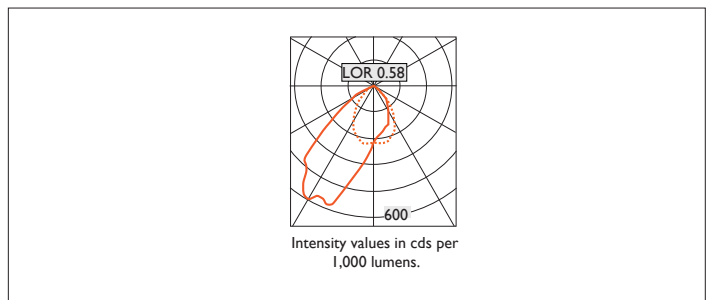

TRIMLESS VP X124 LENS WALLWASHER

TRIMLESS VP X124 with Xicato LED visual performance and comfort recessed spread lens wallwasher with deep cone reflector finished in low glare, high reflectivity, diffused spectro silver. Overall diameter 124mm, cut out 140mm.