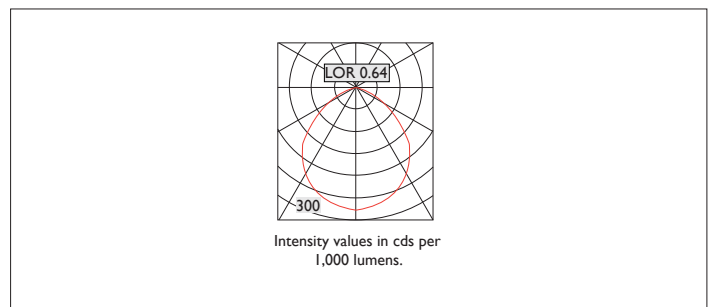

Atelier Panel LED

ATELIER 595 x 595mm low glare, recessed office luminaire.
 Metal frame construction with central microprism diffusing system, and white ceiling trim. Optics are designed to maximise efficiency with internal surface array LED. The driver enclosure is fixed to the back of the luminaire or can be remote mounted. Luminaire height 70mm. With integral driver enclosure 116mm

Product Number	M3110
Lamp Type	HE LED 5000 lumens, 4000K, Ra>80
LED (W)	32W
Central Lens	Microprism
Construction	Steel/Plastic
Ceiling Trim	White (RAL 9010)
IP	IP20
Control	250mA Driver

Emergency versions and dimmable drivers are available.
 Driver protocols are: I-10V, DSI, DALI, DALI Addressable.