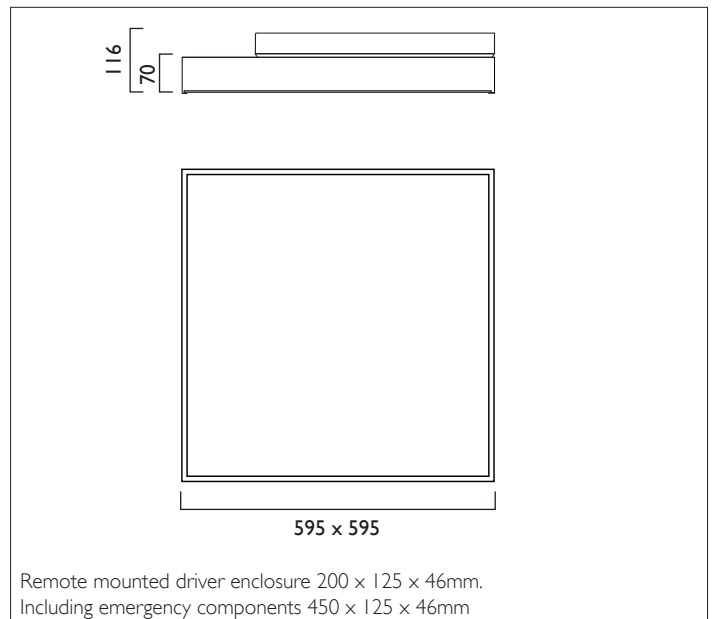

Atelier Panel LED

ATELIER 595 x 595mm low glare, recessed office luminaire.
 Metal frame construction with central microprism diffusing system, and white ceiling trim. Optics are designed to maximise efficiency with internal surface array LED. The driver enclosure is fixed to the back of the luminaire or can be remote mounted. Luminaire height 70mm. With integral driver enclosure 116mm

Product Number	M3110
Lamp Type	HE LED 5000 lumens, 4000K, Ra>80
LED (W)	32W
Central Lens	Microprism
Construction	Steel/Plastic
Ceiling Trim	White (RAL 9010)
IP	IP20
Control	250mA Driver

Emergency versions and dimmable drivers are available.
 Driver protocols are: I-10V, DSI, DALI, DALI Addressable.