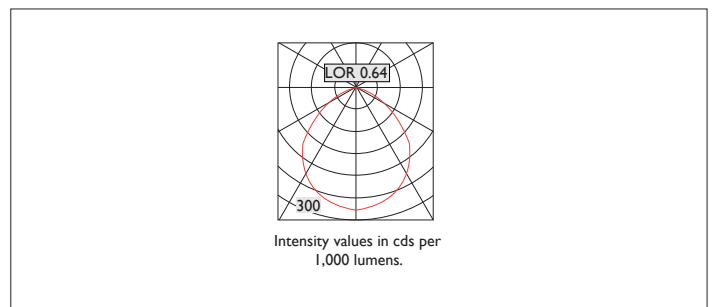

Product Number	M3210
Lamp Type	HO LED 5800 lumens, 3000K, Ra>80
LED (W)	38W
Central Lens	Microprism
Construction	Steel/Plastic
Ceiling Trim	White (RAL 9010)
IP	IP20
Control	300mA Driver