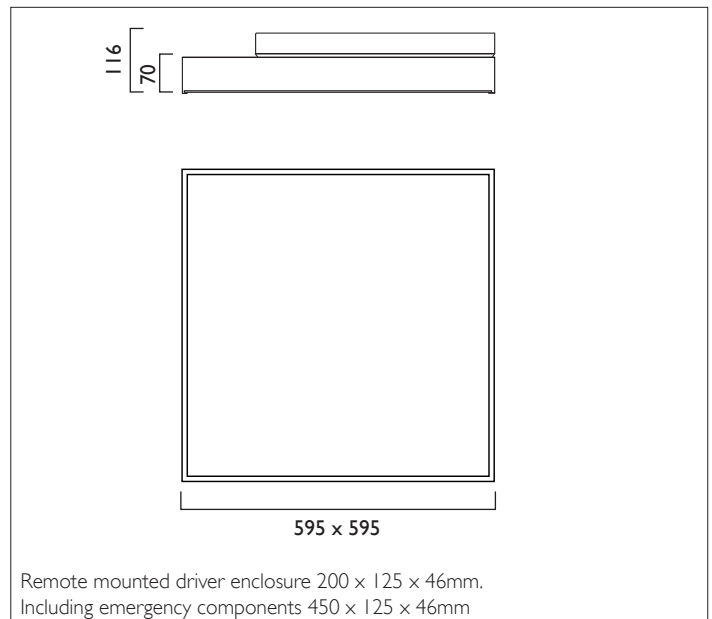

Atelier Panel LED

ATELIER 595 x 595mm low glare, recessed office luminaire. Metal frame construction with central microprism diffusing system, and white ceiling trim. Optics are designed to maximise efficiency with internal surface array LED. The driver enclosure is fixed to the back of the luminaire or can be remote mounted. Luminaire height 70mm. With integral driver enclosure 116mm

Product Number	M3210
Lamp Type	HO LED 5800 lumens, 3000K, Ra>80
LED (W)	38W
Central Lens	Microprism
Construction	Steel/Plastic
Ceiling Trim	White (RAL 9010)
IP	IP20
Control	300mA Driver

Emergency versions and dimmable drivers are available.
Driver protocols are: 1-10V, DSI, DALI, DALI Addressable.