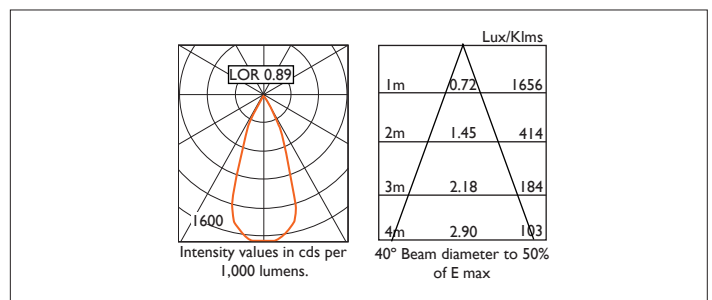

SQUARE X161

SQUARE X161 with Xicato LED recessed downlighter with deep cone reflector finished in specular silver, and white ceiling trim. Overall size 161 x 161 mm, cut out 147 x 147 mm.

Product Number	C8747/*Engine
Lamp Type	Xicato LED, Up to 3000 lumens
Reflector	Specular Silver
Beam Angle	40°
Construction	Aluminium / Steel
Ceiling Trim	White RAL 9010
IP	IP20
Control	Driver