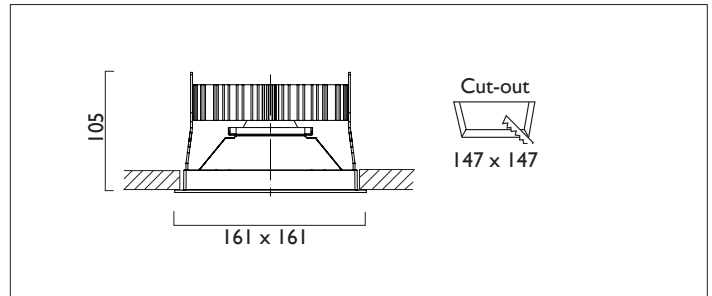

SQUARE X161

SQUARE X161 with Xicato LED recessed downlighter with deep cone reflector finished in specular silver, and white ceiling trim. Overall size 161 x 161 mm, cut out 147 x 147 mm.

Product Number	C8747/*Engine
Lamp Type	Xicato LED, Up to 3000 lumens
Reflector	Specular Silver
Beam Angle	40°
Construction	Aluminium / Steel
Ceiling Trim	White RAL 9010
IP	IP20
Control	Driver