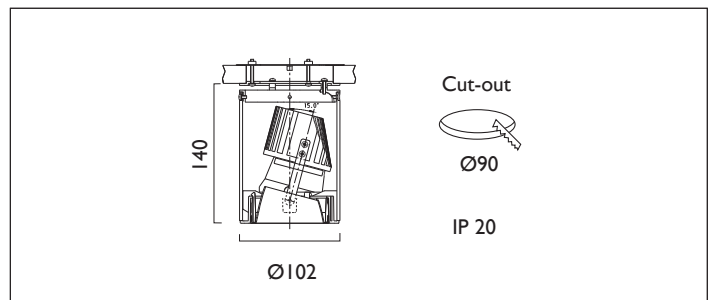

# CIVIC X102 DIRECTIONAL

CIVIC X102 DIRECTIONAL Surface mounted downlighter with deep cone specular silver reflector and with white or black casing. 0-15° tilt. Driver mounted remotely.  
Overall diameter 102mm. Height 140mm. Xicato LED.

Product Number	F4321/*Engine
Lamp Type	Xicato LED, Up to 1300 lumens
Reflector	Specular Silver
Beam Angle	20°
Construction	Aluminium / Steel
Finish	White RAL 9010
IP	IP20
Control	Driver

Please Note: For lumen output/power, colour temperature and protocols and appropriate Light Engine should also be specified.