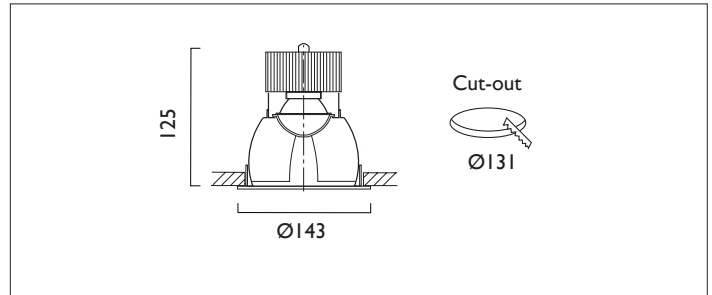

VP X143 DOUBLE KICK WALLWASHER IP44

VP X143 DOUBLE KICK WALLWASHER Round recessed wallwasher with white ceiling trim and low glare, deep cone, diffused spectro silver reflector and lens optic.

Overall diameter 143mm, cut out 131mm diameter. Xicato LED.

Product Number	C4008/*Engine
Lamp Type	Xicato LED, Up to 2000 lumens
Construction	Aluminium / Steel
Ceiling Trim	White RAL 9010
IP	IP44
Control	Driver

Please Note: For lumen output/power, colour temperature and protocols and appropriate Light Engine should also be specified.