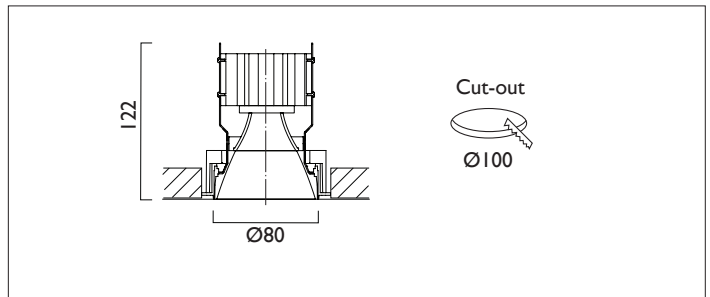

TRIMLESS AMBIANCE X80

TRIMLESS AMBIANCE X80 FIXED Round recessed downlighter, designed for plaster skim ceilings with white deep cone reflector and a choice of beam distribution.
Overall diameter 80mm, cut out 100mm diameter. Xicato LED.

Product Number	G2064/*Engine
Lamp Type	Xicato LED, Up to 2000 lumens
Reflector	White
Beam Angle	60°
Construction	Aluminium / Steel
Ceiling Trim	White RAL 9010
IP	IP20
Control	Driver

Please Note: For lumen output/power, colour temperature and protocols and appropriate Light Engine should also be specified.