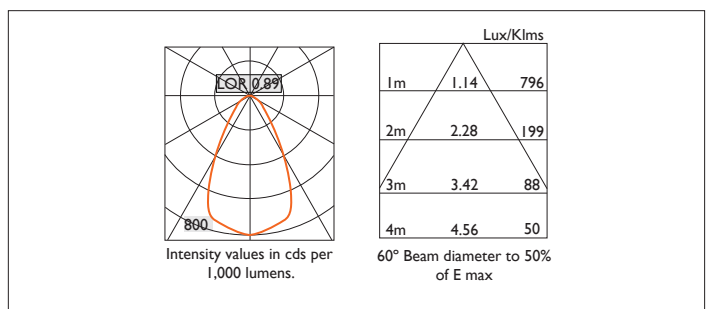

TRIMLESS AMBIANCE X80

TRIMLESS AMBIANCE X80 FIXED Round recessed downlighter, designed for plaster skim ceilings with white deep cone reflector and a choice of beam distribution.
Overall diameter 80mm, cut out 100mm diameter. Xicato LED.

Product Number	G2064/*Engine
Lamp Type	Xicato LED, Up to 2000 lumens
Reflector	White
Beam Angle	60°
Construction	Aluminium / Steel
Ceiling Trim	White RAL 9010
IP	IP20
Control	Driver

Please Note: For lumen output/power, colour temperature and protocols and appropriate Light Engine should also be specified.

*Light Engine Specification

Xicato XTM L80 50,000 hours >Ra80

07A	720 lm	5.6W	129 lm/w	350mA
09A	965 lm	8.2W	118 lm/w	500mA
13A	1300 lm	11.7W	111 lm/w	700mA
14A	1490 lm	13.6W	110 lm/w	500mA
20A	2000 lm	19.5W	102 lm/w	700mA