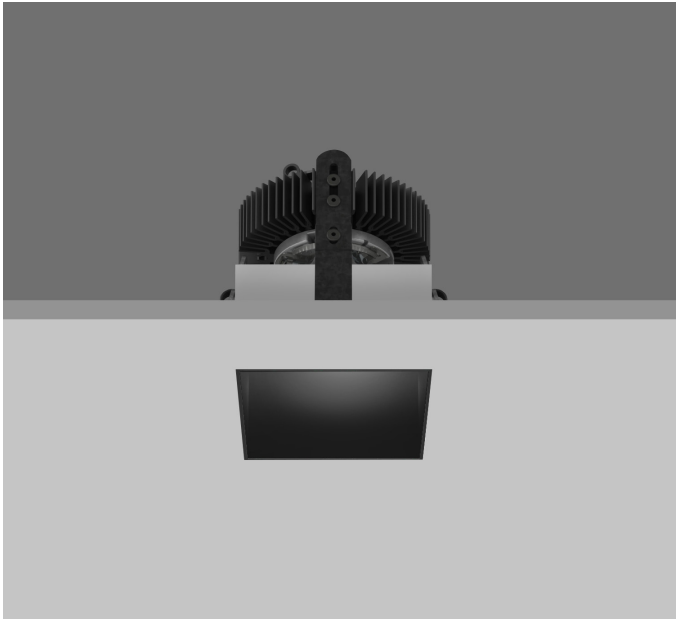

TRIMLESS SQUARE X80

TRIMLESS SQUARE X80 FIXED, square, recessed downlighter; designed for plaster skim ceilings with a choice of deep baffle finish and beam distribution. Overall size 80mm x 80mm, cut out 95mm x 95mm. Xicato LED.

Product Number	F1143/*Engine
Lamp Type	Xicato LED, Up to 2000 lumens
Reflector	Black
Beam Angle	40°
Construction	Aluminium / Steel
Ceiling Trim	White RAL 9010
IP	IP20
Control	Driver

Please Note: For lumen output/power, colour temperature and protocols and appropriate Light Engine should also be specified.

*Light Engine Specification

Xicato XTM L80 50,000 hours >Ra80

07A	720 lm	5.6W	129 lm/w	350mA
09A	965 lm	8.2W	118 lm/w	500mA
13A	1300 lm	11.7W	111 lm/w	700mA
14A	1490 lm	13.6W	110 lm/w	500mA
20A	2000 lm	19.5W	102 lm/w	700mA