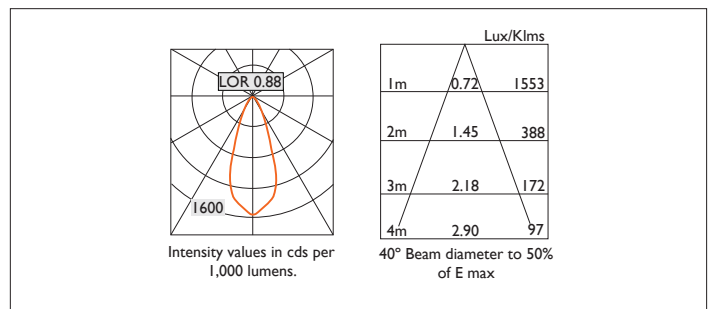

TRIMLESS SQUARE X80

TRIMLESS SQUARE X80 FIXED, square, recessed downlighter; designed for plaster skim ceilings with a choice of deep baffle finish and beam distribution. Overall size 80mm x 80mm, cut out 95mm x 95mm. Xicato LED.

Product Number	F1143/*Engine
Lamp Type	Xicato LED, Up to 2000 lumens
Reflector	Black
Beam Angle	40°
Construction	Aluminium / Steel
Ceiling Trim	White RAL 9010
IP	IP20
Control	Driver

Please Note: For lumen output/power, colour temperature and protocols and appropriate Light Engine should also be specified.

*Light Engine Specification

Xicato XTM L80 50,000 hours >Ra80

07A	720 lm	5.6W	129 lm/w	350mA
09A	965 lm	8.2W	118 lm/w	500mA
13A	1300 lm	11.7W	111 lm/w	700mA
14A	1490 lm	13.6W	110 lm/w	500mA
20A	2000 lm	19.5W	102 lm/w	700mA