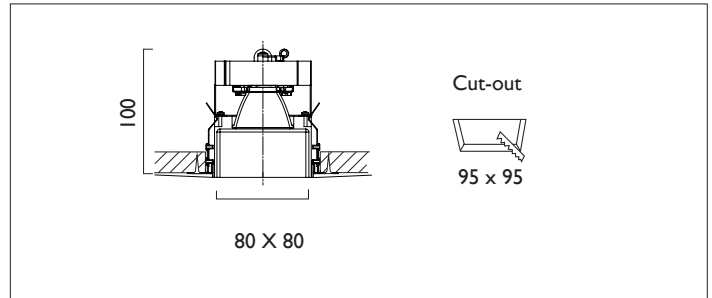

TRIMLESS SQUARE X80

TRIMLESS SQUARE X80 FIXED, square, recessed downlighter; designed for plaster skim ceilings with a choice of deep baffle finish and beam distribution. Overall size 80mm x 80mm, cut out 95mm x 95mm. Xicato LED.

Product Number	F1143/*Engine
Lamp Type	Xicato LED, Up to 2000 lumens
Reflector	Black
Beam Angle	40°
Construction	Aluminium / Steel
Ceiling Trim	White RAL 9010
IP	IP20
Control	Driver

Please Note: For lumen output/power, colour temperature and protocols and appropriate Light Engine should also be specified.