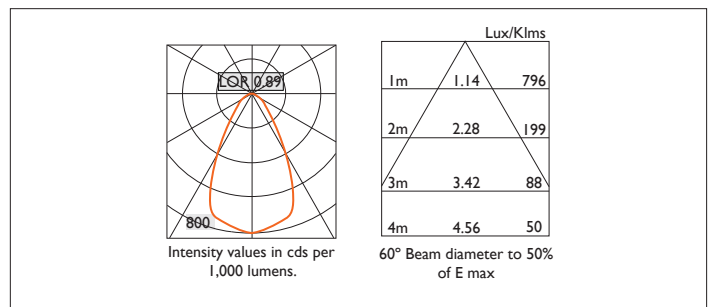

TRIMLESS SQUARE X80

TRIMLESS SQUARE X80 FIXED, square, recessed downlighter; designed for plaster skim ceilings with a choice of deep baffle finish and beam distribution. Overall size 80mm x 80mm, cut out 95mm x 95mm. Xicato LED.

Product Number	F1164/*Engine
Lamp Type	Xicato LED, Up to 2000 lumens
Reflector	White
Beam Angle	60°
Construction	Aluminium / Steel
Ceiling Trim	White RAL 9010
IP	IP20
Control	Driver

Please Note: For lumen output/power, colour temperature and protocols and appropriate Light Engine should also be specified.

*Light Engine Specification

Xicato XTM L80 50,000 hours >Ra80

07A	720 lm	5.6W	129 lm/w	350mA
09A	965 lm	8.2W	118 lm/w	500mA
13A	1300 lm	11.7W	111 lm/w	700mA
14A	1490 lm	13.6W	110 lm/w	500mA
20A	2000 lm	19.5W	102 lm/w	700mA