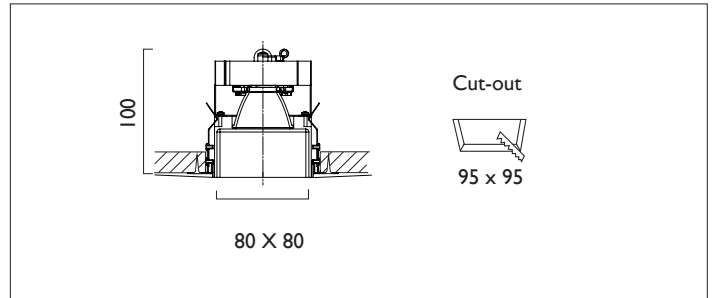

TRIMLESS SQUARE X80

TRIMLESS SQUARE X80 FIXED, square, recessed downlighter; designed for plaster skim ceilings with a choice of deep baffle finish and beam distribution. Overall size 80mm x 80mm, cut out 95mm x 95mm. Xicato LED.

Product Number	F1164/*Engine
Lamp Type	Xicato LED, Up to 2000 lumens
Reflector	White
Beam Angle	60°
Construction	Aluminium / Steel
Ceiling Trim	White RAL 9010
IP	IP20
Control	Driver

Please Note: For lumen output/power, colour temperature and protocols and appropriate Light Engine should also be specified.