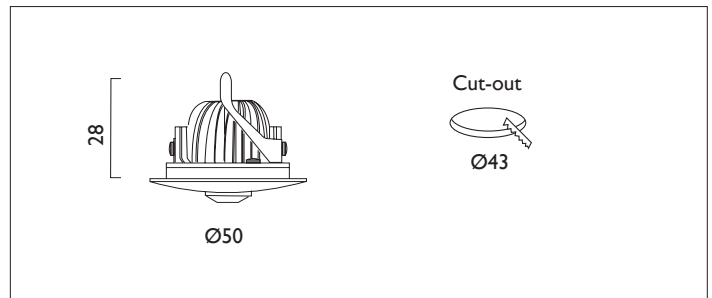

WAYLIGHT 3 OPEN AREA LENS

WAYLIGHT 3 with open are lens, a constant current 3W white LED.
 Complete with charge LED.
 Designed to comply with all of the requirements of BS EN 60598-2-22.

Product Number	D039001969N
Lamp Type	LED,
Output	197 lumens
Construction	Aluminium / Steel
Ceiling Trim	White RAL 9010
IP	IP44
Protocol	DALI Addressable Emergency