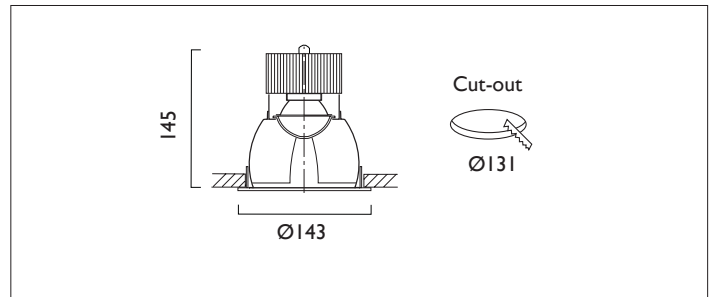

# VP XI43 DOUBLE KICK WALLWASHER

VP XI43 DOUBLE KICK WALLWASHER Round recessed wallwasher with white ceiling trim and low glare, deep cone, diffused spectro silver reflector and lens optic.

Overall diameter 143mm, cut out 131mm diameter. Xicato LED. cut out 131mm

Product Number	F5608/*Engine
Lamp Type	Xicato LED, Up to 3000 lumens
Construction	Aluminium / Steel
Ceiling Trim	White RAL 9010
IP	IP20
Control	Driver

Please Note: For lumen output/power, colour temperature and protocols and appropriate Light Engine should also be specified.