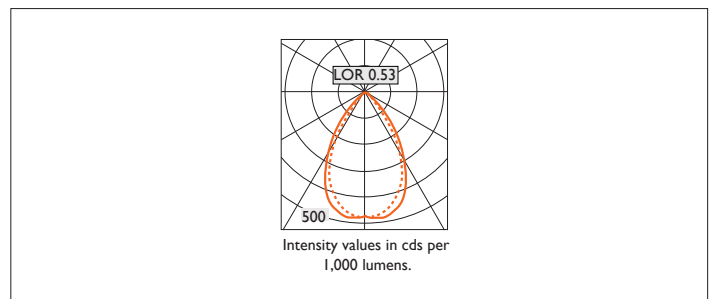

# VP XI43 DOUBLE KICK WALLWASHER

VP XI43 DOUBLE KICK WALLWASHER Round recessed wallwasher with white ceiling trim and low glare, deep cone, diffused spectro silver reflector and lens optic.

Overall diameter 143mm, cut out 131mm diameter. Xicato LED. cut out 131mm