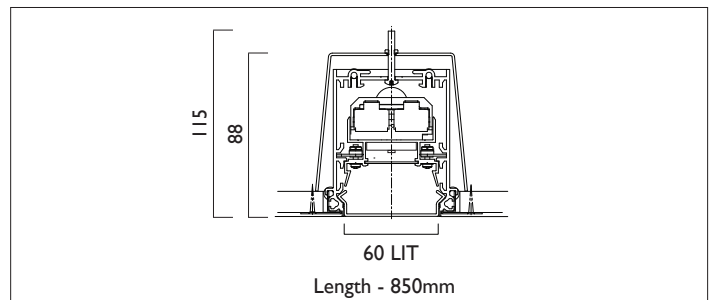

LIGHTLINE LED 60

TRIMLESS

LIGHTLINE LED 60 trimless is suitable for recess mounting in most ceiling types. It consists of an aluminium extruded profile with white RAL9010 edge. Constructed as individual modules in various chassis lengths, which come complete with integral driver. Optical control is provided by a clip in opal diffuser.

Product Number	L2003
Lamp Type	LED, 3390 lumens, 3000K, Ra>80, 23.4W
Construction	Aluminium / Steel / Plastic
Diffuser	Opal
Ceiling Trim	White RAL 9010
IP	IP40
Control	Driver

EN 60598-1
WEE/AE0290TY