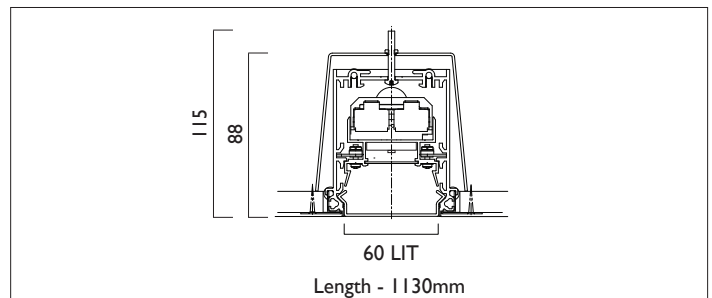

# LIGHTLINE LED 60

TRIMLESS

LIGHTLINE LED 60 trimless is suitable for recess mounting in most ceiling types. It consists of an aluminium extruded profile with white RAL9010 edge. Constructed as individual modules in various chassis lengths, which come complete with integral driver. Optical control is provided by a clip in opal diffuser.

Product Number	L2104
Lamp Type	LED, 4680 lumens, 4000K, Ra>80, 31.2W
Construction	Aluminium / Steel / Plastic
Diffuser	Opal
Ceiling Trim	White RAL 9010
IP	IP40
Control	Driver

EN 60598-1  
WEE/AE0290TY