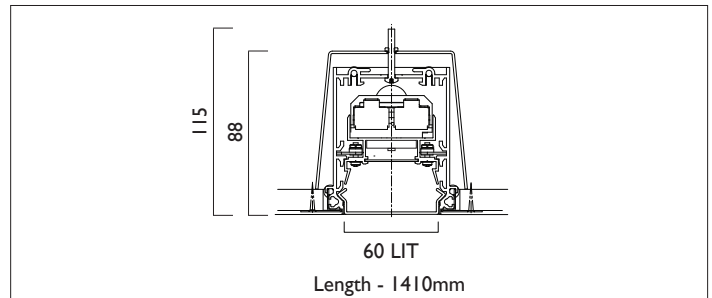

LIGHTLINE LED 60

TRIMLESS

LIGHTLINE LED 60 trimless is suitable for recess mounting in most ceiling types. It consists of an aluminium extruded profile with white RAL9010 edge. Constructed as individual modules in various chassis lengths, which come complete with integral driver. Optical control is provided by a clip in opal diffuser.

Product Number	L2105
Lamp Type	LED, 5850 lumens, 4000K, Ra>80, 39W
Construction	Aluminium / Steel / Plastic
Diffuser	Opal
Ceiling Trim	White RAL 9010
IP	IP40
Control	Driver

EN 60598-1
WEE/AE0290TY