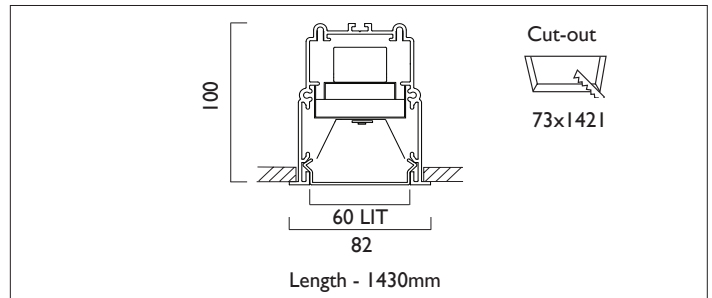

LIGHTLINE LED 60

RECESSED WITH TRIM

LIGHTLINE LED 60 recessed with trim is suitable for recess mounting in most ceiling types. It consists of an aluminium extruded profile with white RAL9010 ceiling trim. Constructed as individual modules in various chassis lengths, which come complete with integral driver. Optical control is provided by a clip in opal diffuser.

Product Number	L1505
Lamp Type	LED, 3200 lumens, 4000K, Ra>80, 21.5W
Construction	Aluminium / Steel / Plastic
Diffuser	Opal
Ceiling Trim	White RAL 9010
IP	IP40
Control	Driver