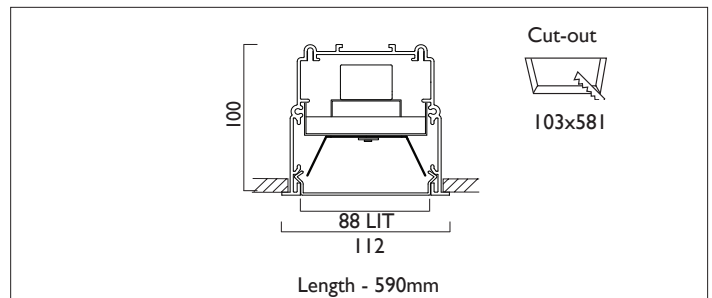

# LIGHTLINE LED 88

RECESSED WITH TRIM

LIGHTLINE LED 88 is suitable for recess mounting in most ceiling types. It consists of an aluminium extruded profile with white RAL9010 ceiling trim as individual modules in various chassis lengths, and comes complete with integral driver. Optical control is provided by a clip in opal diffuser.

Product Number	L2602
Lamp Type	LED, 1240 lumens, 3000K, Ra>80, 8.6W
Construction	Aluminium / Steel / Plastic
Diffuser	Opal
Ceiling Trim	White RAL 9010
IP	IP40
Control	Driver