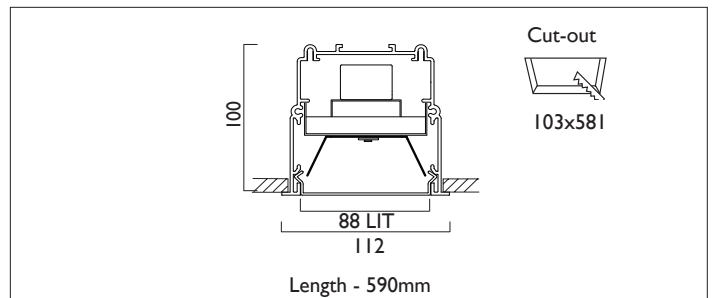

LIGHTLINE LED 88

RECESSED WITH TRIM

LIGHTLINE LED 88 is suitable for recess mounting in most ceiling types. It consists of an aluminium extruded profile with white RAL9010 ceiling trim as individual modules in various chassis lengths, and comes complete with integral driver. Optical control is provided by a clip in opal diffuser.

Product Number	L2702
Lamp Type	LED, 1280 lumens, 4000K, Ra>80, 8.6W
Construction	Aluminium / Steel / Plastic
Diffuser	Opal
Ceiling Trim	White RAL 9010
IP	IP40
Control	Driver