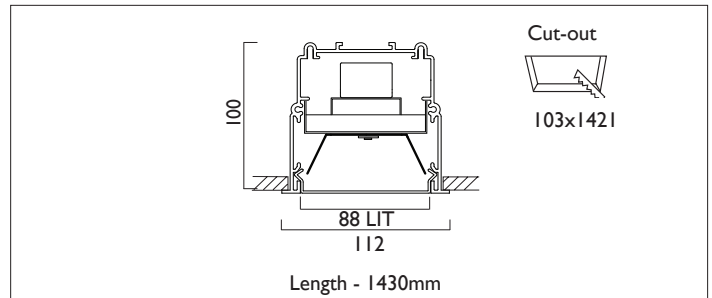

LIGHTLINE LED 88

RECESSED WITH TRIM

LIGHTLINE LED 88 is suitable for recess mounting in most ceiling types. It consists of an aluminium extruded profile with white RAL9010 ceiling trim as individual modules in various chassis lengths, and comes complete with integral driver. Optical control is provided by a clip in opal diffuser.

Product Number	L2705
Lamp Type	LED, 3200 lumens, 4000K, Ra>80, 21.5W
Construction	Aluminium / Steel / Plastic
Diffuser	Opal
Ceiling Trim	White RAL 9010
IP	IP40
Control	Driver

EN 60598-1
WEE/AE0290TY