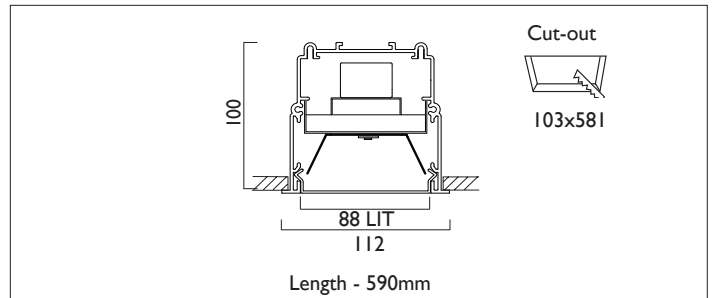

LIGHTLINE LED 88

RECESSED WITH TRIM

LIGHTLINE LED 88 is suitable for recess mounting in most ceiling types. It consists of an aluminium extruded profile with white RAL9010 ceiling trim as individual modules in various chassis lengths, and comes complete with integral driver. Optical control is provided by a clip in opal diffuser.

Product Number	L2802
Lamp Type	LED, 2260 lumens, 3000K, Ra>80, 15.6W
Construction	Aluminium / Steel / Plastic
Diffuser	Opal
Ceiling Trim	White RAL 9010
IP	IP40
Control	Driver

EN 60598-1
WEE/AE0290TY