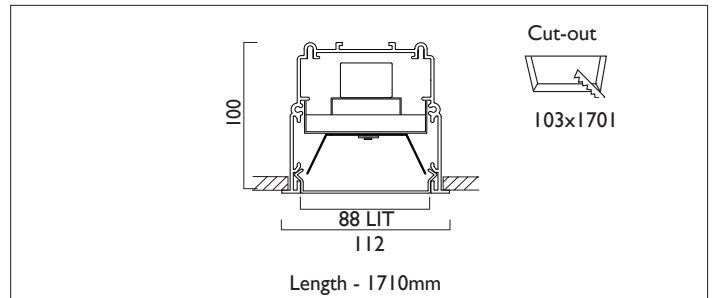

LIGHTLINE LED 88

RECESSED WITH TRIM

LIGHTLINE LED 88 is suitable for recess mounting in most ceiling types. It consists of an aluminium extruded profile with white RAL9010 ceiling trim as individual modules in various chassis lengths, and comes complete with integral driver. Optical control is provided by a clip in opal diffuser.

Product Number	L2806
Lamp Type	LED, 6780 lumens, 3000K, Ra>80, 46.8W
Construction	Aluminium / Steel / Plastic
Diffuser	Opal
Ceiling Trim	White RAL 9010
IP	IP40
Control	Driver

EN 60598-1
WEE/AE0290TY