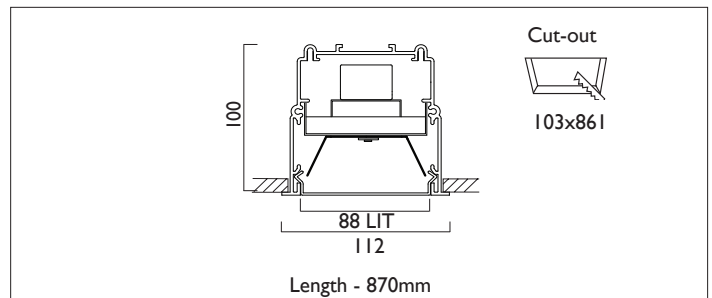

LIGHTLINE LED 88

RECESSED WITH TRIM

LIGHTLINE LED 88 is suitable for recess mounting in most ceiling types. It consists of an aluminium extruded profile with white RAL9010 ceiling trim as individual modules in various chassis lengths, and comes complete with integral driver. Optical control is provided by a clip in opal diffuser.

| | |
|----------------|---------------------------------------|
| Product Number | L2903 |
| Lamp Type | LED, 3510 lumens, 4000K, Ra>80, 23.4W |
| Construction | Aluminium / Steel / Plastic |
| Diffuser | Opal |
| Ceiling Trim | White RAL 9010 |
| IP | IP40 |
| Control | Driver |