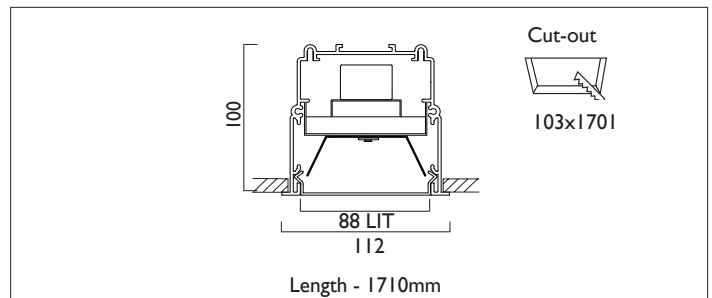

LIGHTLINE LED 88

RECESSED WITH TRIM

LIGHTLINE LED 88 is suitable for recess mounting in most ceiling types. It consists of an aluminium extruded profile with white RAL9010 ceiling trim as individual modules in various chassis lengths, and comes complete with integral driver. Optical control is provided by a clip in opal diffuser.

Product Number	L2906
Lamp Type	LED, 7020 lumens, 4000K, Ra>80, 46.8W
Construction	Aluminium / Steel / Plastic
Diffuser	Opal
Ceiling Trim	White RAL 9010
IP	IP40
Control	Driver

EN 60598-1
WEE/AE0290TY