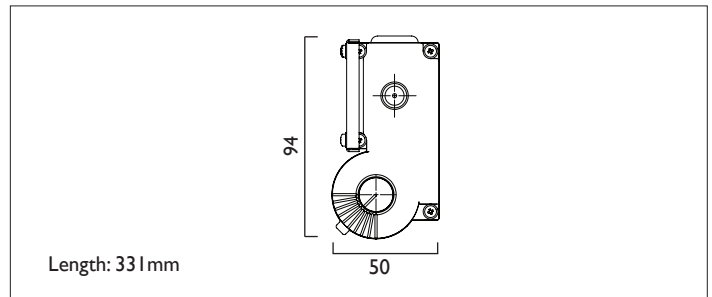

PROJECTOR LED

PROJECTOR LED can be surface mounted. It consists of an aluminium extruded profile in various chassis lengths as individual modules, and comes complete with integral driver.

Product Number	L3801
Lamp Type (Typical)	LED, 1300 lumens, 3000K, Ra>80, 12.9W
Construction	Aluminium / Steel / Plastic
Diffuser	Opal
Ceiling Trim	White RAL 9010
IP	IP20
Control	Driver