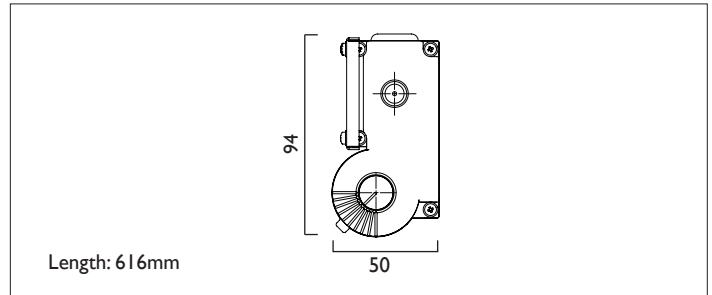

# PROJECTOR LED

PROJECTOR LED can be surface mounted. It consists of an aluminium extruded profile in various chassis lengths as individual modules, and comes complete with integral driver.

Product Number	L3802
Lamp Type (Typical)	LED, 2600 lumens, 3000K, Ra>80, 25.8W
Construction	Aluminium / Steel / Plastic
Diffuser	Opal
Ceiling Trim	White RAL 9010
IP	IP20
Control	Driver