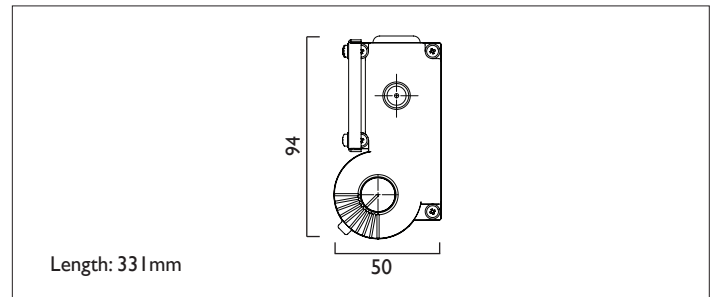

# PROJECTOR LED

PROJECTOR LED can be surface mounted. It consists of an aluminium extruded profile in various chassis lengths as individual modules, and comes complete with integral driver.

Product Number	L3901
Lamp Type (Typical)	LED, 1500 lumens, 4000K, Ra>80, 12.9W
Construction	Aluminium / Steel / Plastic
Diffuser	Opal
Ceiling Trim	White RAL 9010
IP	IP20
Control	Driver