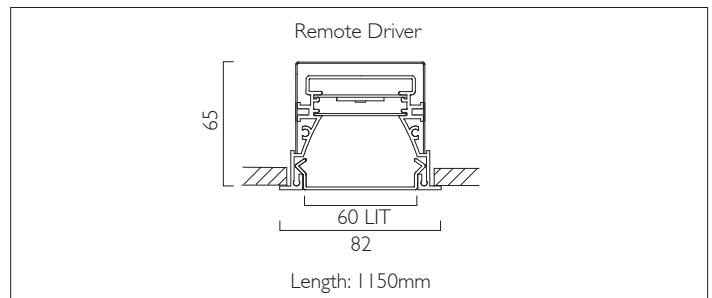

# LIGHTLINE LED 60

RECESSED WITH TRIM

LIGHTLINE LED 60 recessed with trim is suitable for recess mounting in most ceiling types. It consists of an aluminium extruded profile with white RAL 9010 ceiling trim.

Constructed as individual modules in various chassis lengths, which come complete with remote driver. Optical control is provided by a clip in opal diffuser.

Product Number	L8504
Lamp Type	LED, 2560 lumens, 4000K, Ra>80, 17.2W
Construction	Aluminium / Steel / Plastic
Diffuser	Opal
Ceiling Trim	White RAL 9010
IP	IP40
Control	Remote Driver