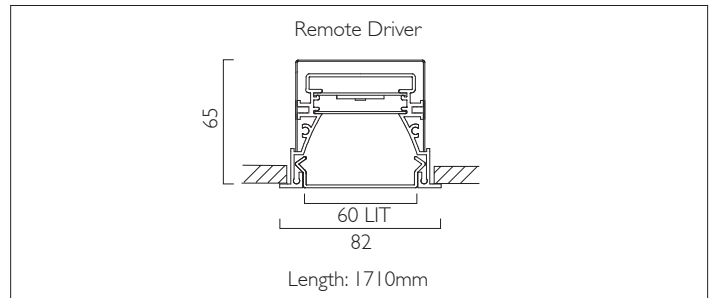

# LIGHTLINE LED 60

RECESSED WITH TRIM

LIGHTLINE LED 60 recessed with trim is suitable for recess mounting in most ceiling types. It consists of an aluminium extruded profile with white RAL 9010 ceiling trim.

Constructed as individual modules in various chassis lengths, which come complete with remote driver. Optical control is provided by a clip in opal diffuser.

Product Number	L8506
Lamp Type	LED, 3840 lumens, 4000K, Ra>80, 25.8W
Construction	Aluminium / Steel / Plastic
Diffuser	Opal
Ceiling Trim	White RAL 9010
IP	IP40
Control	Remote Driver