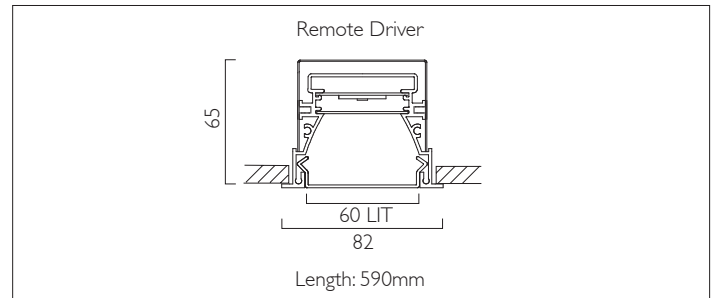

LIGHTLINE LED 60

RECESSED WITH TRIM

LIGHTLINE LED 60 recessed with trim is suitable for recess mounting in most ceiling types. It consists of an aluminium extruded profile with white RAL 9010 ceiling trim.

Constructed as individual modules in various chassis lengths, which come complete with remote driver. Optical control is provided by a clip in opal diffuser.

Product Number	L8702
Lamp Type	LED, 2340 lumens, 4000K, Ra>80, 15.6W
Construction	Aluminium / Steel / Plastic
Diffuser	Opal
Ceiling Trim	White RAL 9010
IP	IP40
Control	Remote Driver