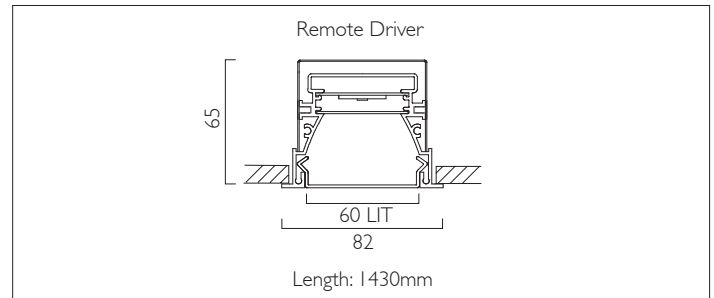

# LIGHTLINE LED 60

RECESSED WITH TRIM

LIGHTLINE LED 60 recessed with trim is suitable for recess mounting in most ceiling types. It consists of an aluminium extruded profile with white RAL 9010 ceiling trim.

Constructed as individual modules in various chassis lengths, which come complete with remote driver. Optical control is provided by a clip in opal diffuser.

Product Number	L8705
Lamp Type	LED, 5850 lumens, 4000K, Ra>80, 39W
Construction	Aluminium / Steel / Plastic
Diffuser	Opal
Ceiling Trim	White RAL 9010
IP	IP40
Control	Remote Driver