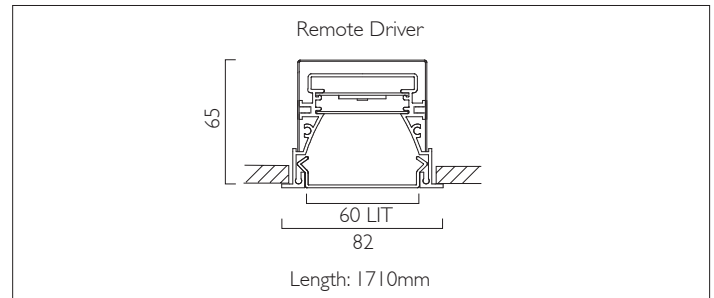

# LIGHTLINE LED 60

RECESSED WITH TRIM

LIGHTLINE LED 60 recessed with trim is suitable for recess mounting in most ceiling types. It consists of an aluminium extruded profile with white RAL 9010 ceiling trim.

Constructed as individual modules in various chassis lengths, which come complete with remote driver. Optical control is provided by a clip in opal diffuser.

Product Number	L8706
Lamp Type	LED, 7020 lumens, 4000K, Ra>80, 46.8W
Construction	Aluminium / Steel / Plastic
Diffuser	Opal
Ceiling Trim	White RAL 9010
IP	IP40
Control	Remote Driver