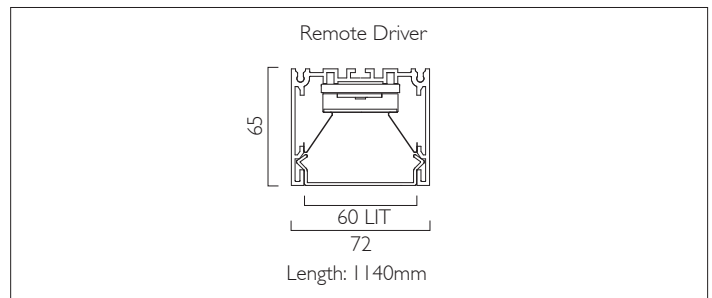

LIGHTLINE LED 60

SURFACE / PENDANT

LIGHTLINE LED 60 can be surface mounted or suspended from the ceiling. It consists of an aluminium extruded profile constructed as individual modules in various chassis lengths, which come complete with integral or remote driver. Optical control is provided by a clip in opal diffuser.

| | |
|----------------|---------------------------------------|
| Product Number | L8004 |
| Lamp Type | LED, 2480 lumens, 3000K, Ra>80, 17.2W |
| Construction | Aluminium / Steel / Plastic |
| Diffuser | Opal |
| Ceiling Trim | White RAL 9010 |
| IP | IP40 |
| Control | Remote Driver |