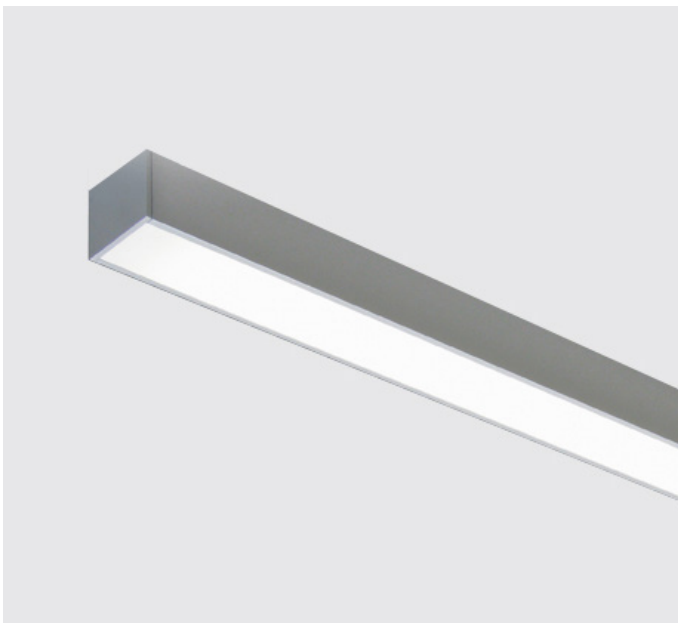

LIGHTLINE LED 60

SURFACE / PENDANT

LIGHTLINE LED 60 can be surface mounted or suspended from the ceiling. It consists of an aluminium extruded profile constructed as individual modules in various chassis lengths, which come complete with integral or remote driver. Optical control is provided by a clip in opal diffuser.

| | |
|----------------|---------------------------------------|
| Product Number | L8004 |
| Lamp Type | LED, 2480 lumens, 3000K, Ra>80, 17.2W |
| Construction | Aluminium / Steel / Plastic |
| Diffuser | Opal |
| Ceiling Trim | White RAL 9010 |
| IP | IP40 |
| Control | Remote Driver |