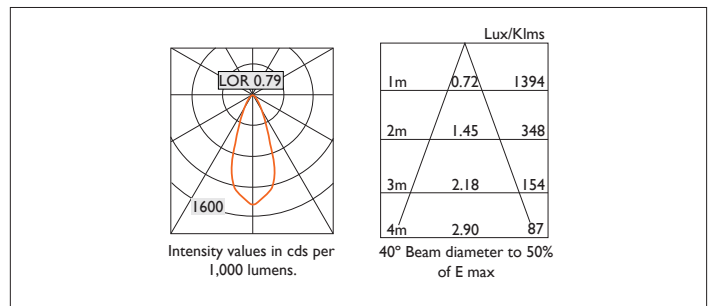

# AMBIANCE X100 IP44

AMBIANCE X100 with Xicato LED recessed downlighter with deep cone reflector finished in specular silver, with clear glass cover and white ceiling trim. Overall diameter 100mm, cut out 90mm.

For lumen output/power, colour temperature and protocols an appropriate Light Engine should also be specified.

Product Number	C0441/*Light Engine
Lamp Type	Xicato LED, Up to 2000 lumens
Reflector	Specular Silver
Beam Angle	40°
Construction	Aluminium / Steel / Glass
Ceiling Trim	White RAL 9010
IP	IP44
Control	Driver

### \*Light Engine Specification

Xicato XTM L80 50,000 hours >Ra80

07A	720 lm	4.5W	160 lm/w	350mA
09A	965 lm	6.6W	146 lm/w	500mA
13A	1300 lm	9.5W	137 lm/w	700mA
14A	1490 lm	10.6W	141 lm/w	500mA
20A	2000 lm	15.2W	131 lm/w	700mA