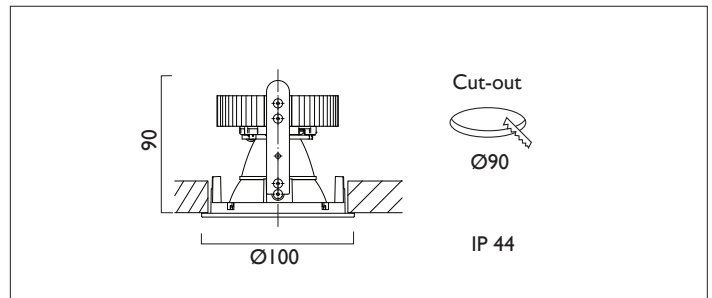

# AMBIANCE X100 IP44

AMBIANCE X100 with Xicato LED recessed downlighter with deep cone reflector finished in specular silver, with clear glass cover and white ceiling trim. Overall diameter 100mm, cut out 90mm.

For lumen output/power, colour temperature and protocols an appropriate Light Engine should also be specified.

Product Number	C0441/*Light Engine
Lamp Type	Xicato LED, Up to 2000 lumens
Reflector	Specular Silver
Beam Angle	40°
Construction	Aluminium / Steel / Glass
Ceiling Trim	White RAL 9010
IP	IP44
Control	Driver