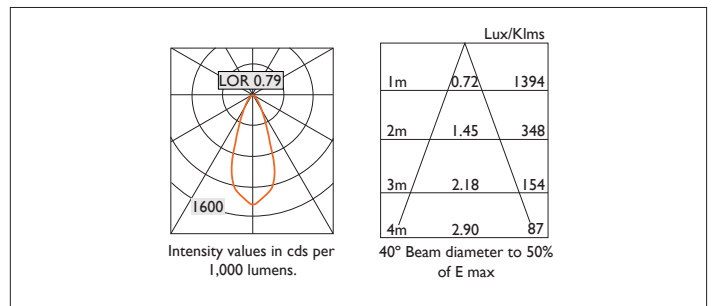

AMBIANCE X100 IP44

AMBIANCE X100 with Xicato LED recessed downlighter with deep cone reflector finished in white, with clear glass cover and white ceiling trim. Overall diameter 100mm, cut out 90mm.

For lumen output/power, colour temperature and protocols an appropriate Light Engine should also be specified.

Product Number	C0444/*Light Engine
Lamp Type	Xicato LED, Up to 2000 lumens
Reflector	White
Beam Angle	40°
Construction	Aluminium / Steel / Glass
Ceiling Trim	White RAL 9010
IP	IP44
Control	Driver

Please Note: For lumen output/power, colour temperature and protocols and appropriate Light Engine should also be specified.