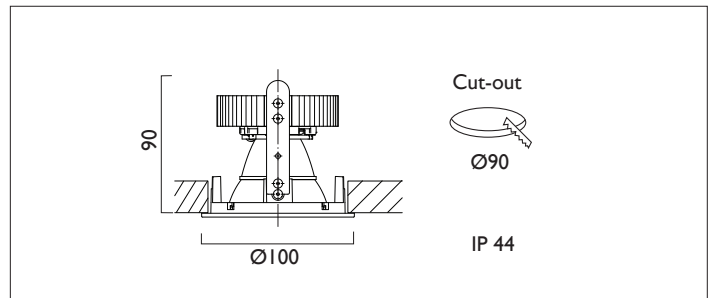

AMBIANCE X100 IP44

AMBIANCE X100 with Xicato LED recessed downlighter with deep cone reflector finished in white, with clear glass cover and white ceiling trim. Overall diameter 100mm, cut out 90mm.

For lumen output/power, colour temperature and protocols an appropriate Light Engine should also be specified.

Product Number	C0444/*Light Engine
Lamp Type	Xicato LED, Up to 2000 lumens
Reflector	White
Beam Angle	40°
Construction	Aluminium / Steel / Glass
Ceiling Trim	White RAL 9010
IP	IP44
Control	Driver

Please Note: For lumen output/power, colour temperature and protocols and appropriate Light Engine should also be specified.