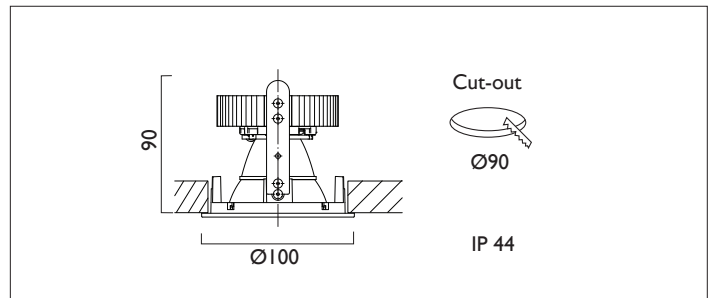

AMBIANCE X100 IP44

AMBIANCE X100 with Xicato LED recessed downlighter with deep cone reflector finished in white, with clear glass cover and white ceiling trim. Overall diameter 100mm, cut out 90mm.

For lumen output/power, colour temperature and protocols an appropriate Light Engine should also be specified.

Product Number	C0464/*Light Engine
Lamp Type	Xicato LED, Up to 2000 lumens
Reflector	White
Beam Angle	60°
Construction	Aluminium / Steel / Glass
Ceiling Trim	White RAL 9010
IP	IP44
Control	Driver

Please Note: For lumen output/power, colour temperature and protocols and appropriate Light Engine should also be specified.