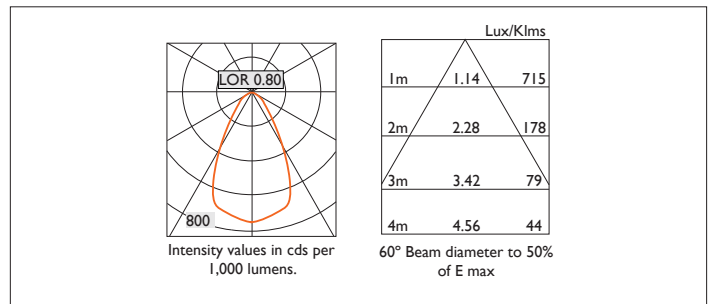

AMBIANCE X100 IP44

AMBIANCE X100 with Xicato LED recessed downlighter with deep cone reflector finished in white, with clear glass cover and white ceiling trim. Overall diameter 100mm, cut out 90mm.

For lumen output/power, colour temperature and protocols an appropriate Light Engine should also be specified.

Product Number	C0464/*Light Engine
Lamp Type	Xicato LED, Up to 2000 lumens
Reflector	White
Beam Angle	60°
Construction	Aluminium / Steel / Glass
Ceiling Trim	White RAL 9010
IP	IP44
Control	Driver

Please Note: For lumen output/power, colour temperature and protocols and appropriate Light Engine should also be specified.

*Light Engine Specification

Xicato XTM L80 50,000 hours >Ra80

07A	720 lm	4.5W	160 lm/w	350mA
09A	965 lm	6.6W	146 lm/w	500mA
13A	1300 lm	9.5W	137 lm/w	700mA
14A	1490 lm	10.6W	141 lm/w	500mA
20A	2000 lm	15.2W	131 lm/w	700mA