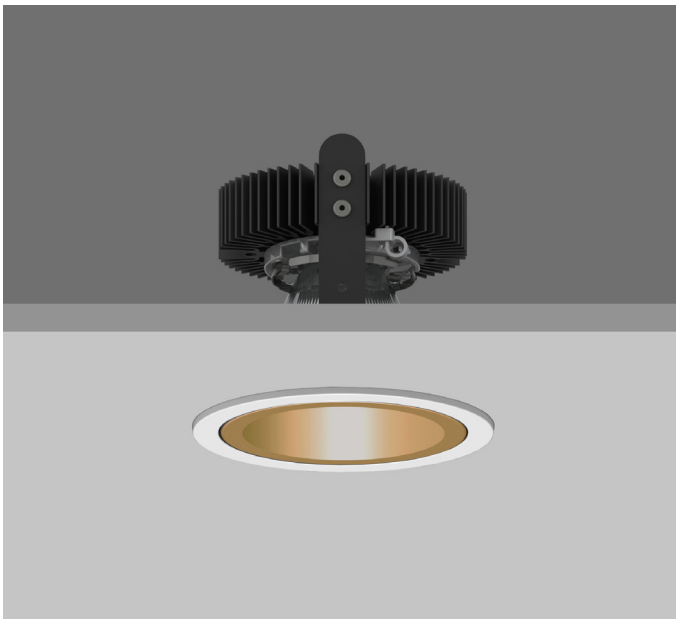

AMBIANCE X100 IP44

AMBIANCE X100 with Xicato LED recessed downlighter with deep cone reflector finished in gold, with clear glass cover and white ceiling trim. Overall diameter 100mm, cut out 90mm.

For lumen output/power, colour temperature and protocols an appropriate Light Engine should also be specified.

Product Number	C0445/*Light Engine
Lamp Type	Xicato LED, Up to 2000 lumens
Reflector	gold
Beam Angle	40°
Construction	Aluminium / Steel / Glass
Ceiling Trim	White RAL 9010
IP	IP44
Control	Driver

Please Note: For lumen output/power, colour temperature and protocols and appropriate Light Engine should also be specified.

*Light Engine Specification

Xicato XTM L80 50,000 hours >Ra80

07A	720 lm	4.5W	160 lm/w	350mA
09A	965 lm	6.6W	146 lm/w	500mA
13A	1300 lm	9.5W	137 lm/w	700mA
14A	1490 lm	10.6W	141 lm/w	500mA
20A	2000 lm	15.2W	131 lm/w	700mA