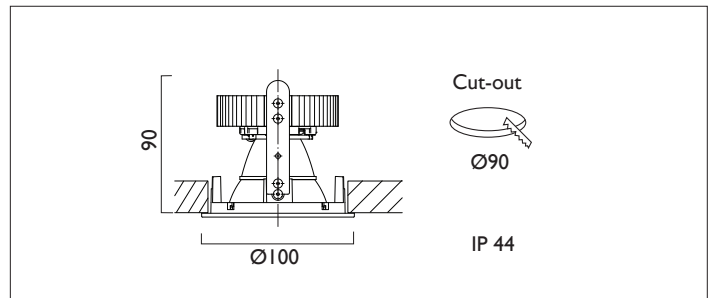

AMBIANCE X100 IP44

AMBIANCE X100 with Xicato LED recessed downlighter with deep cone reflector finished in gold, with clear glass cover and white ceiling trim. Overall diameter 100mm, cut out 90mm.

For lumen output/power, colour temperature and protocols an appropriate Light Engine should also be specified.

Product Number	C0445/*Light Engine
Lamp Type	Xicato LED, Up to 2000 lumens
Reflector	gold
Beam Angle	40°
Construction	Aluminium / Steel / Glass
Ceiling Trim	White RAL 9010
IP	IP44
Control	Driver

Please Note: For lumen output/power, colour temperature and protocols and appropriate Light Engine should also be specified.