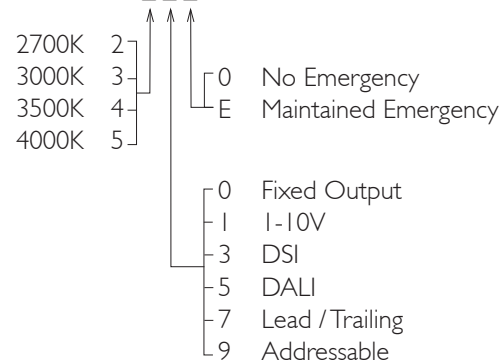

*Light Engine Specification

Xicato XTM L80 50,000 hours >Ra80

07A	720 lm	4.5W	160 lm/w	350mA
09A	965 lm	6.6W	146 lm/w	500mA
13A	1300 lm	9.5W	137 lm/w	700mA
14A	1490 lm	10.6W	141 lm/w	500mA
20A	2000 lm	15.2W	131 lm/w	700mA