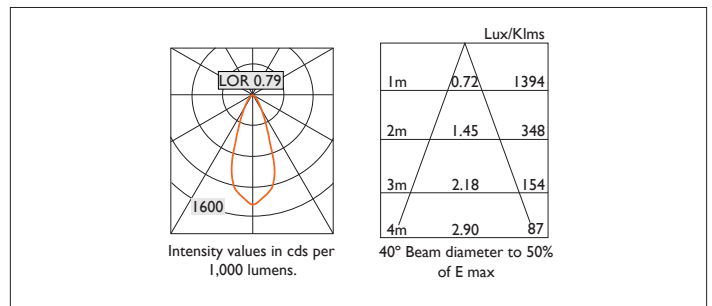

AMBIANCE X100 IP44

AMBIANCE X100 with Xicato LED recessed downlighter with deep cone reflector finished in gold, with clear glass cover and white ceiling trim. Overall diameter 100mm, cut out 90mm.

For lumen output/power, colour temperature and protocols an appropriate Light Engine should also be specified.

Product Number	C0445/*Light Engine
Lamp Type	Xicato LED, Up to 2000 lumens
Reflector	gold
Beam Angle	40°
Construction	Aluminium / Steel / Glass
Ceiling Trim	White RAL 9010
IP	IP44
Control	Driver

Please Note: For lumen output/power, colour temperature and protocols and appropriate Light Engine should also be specified.