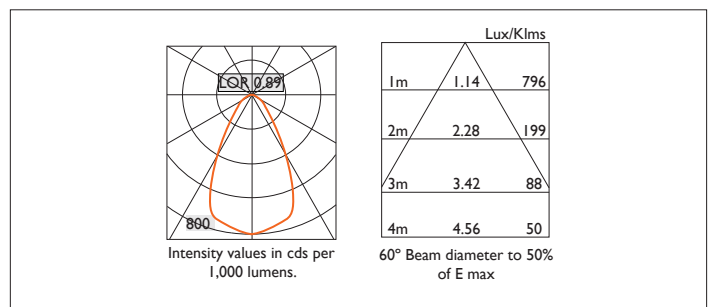

AMBIANCE X100 DIRECTIONAL

AMBIANCE X100 with Xicato LED recessed directional downlighter with deep cone reflector finished in satin silver, and white ceiling trim. Adjustable 0-30° tilt. Lockable. Overall diameter 100mm, cut out 90mm.

For lumen output/power, colour temperature and protocols an appropriate Light Engine should also be specified.

Product Number	C0562/*Light Engine
Lamp Type	Xicato LED, Up to 2000 lumens
Reflector	Satin Silver
Beam Angle	60°
Construction	Aluminium / Steel
Ceiling Trim	White RAL 9010
IP	IP20
Control	Driver