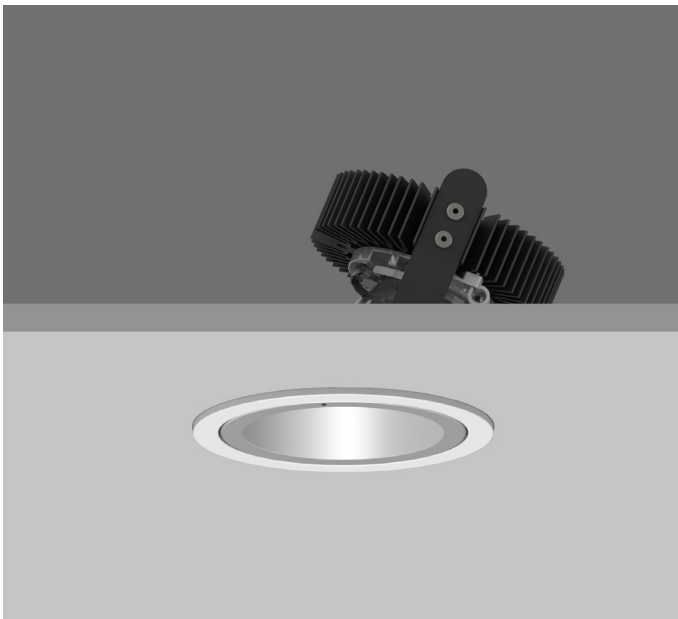

AMBIANCE X100 DIRECTIONAL

AMBIANCE X100 with Xicato LED recessed directional downlighter with deep cone reflector finished in satin silver, and white ceiling trim. Adjustable 0-30° tilt. Lockable. Overall diameter 100mm, cut out 90mm.

For lumen output/power, colour temperature and protocols an appropriate Light Engine should also be specified.

Product Number	C0562/*Light Engine
Lamp Type	Xicato LED, Up to 2000 lumens
Reflector	Satin Silver
Beam Angle	60°
Construction	Aluminium / Steel
Ceiling Trim	White RAL 9010
IP	IP20
Control	Driver