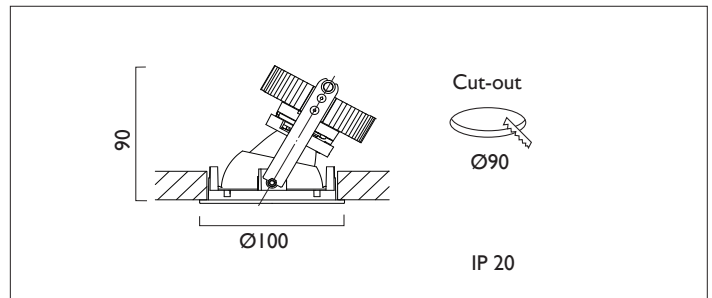

AMBIANCE X100 DIRECTIONAL

AMBIANCE X100 with Xicato LED recessed directional downlighter with deep cone reflector finished in satin silver, and white ceiling trim. Adjustable 0-30° tilt. Lockable. Overall diameter 100mm, cut out 90mm.

For lumen output/power, colour temperature and protocols an appropriate Light Engine should also be specified.

Product Number	C0562/*Light Engine
Lamp Type	Xicato LED, Up to 2000 lumens
Reflector	Satin Silver
Beam Angle	60°
Construction	Aluminium / Steel
Ceiling Trim	White RAL 9010
IP	IP20
Control	Driver