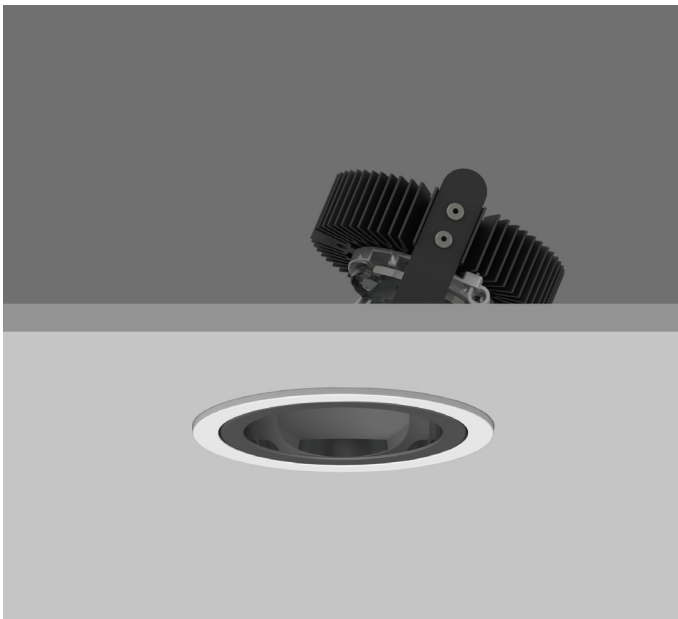

# AMBIANCE X100 DIRECTIONAL

AMBIANCE X100 with Xicato LED recessed directional downlighter with deep cone reflector finished in black, and white ceiling trim. Adjustable 0-30° tilt. Lockable. Overall diameter 100mm, cut out 90mm.

For lumen output/power, colour temperature and protocols an appropriate Light Engine should also be specified.

Product Number	C0543/*Light Engine
Lamp Type	Xicato LED, Up to 2000 lumens
Reflector	Black
Beam Angle	40°
Construction	Aluminium / Steel
Ceiling Trim	White RAL 9010
IP	IP20
Control	Driver