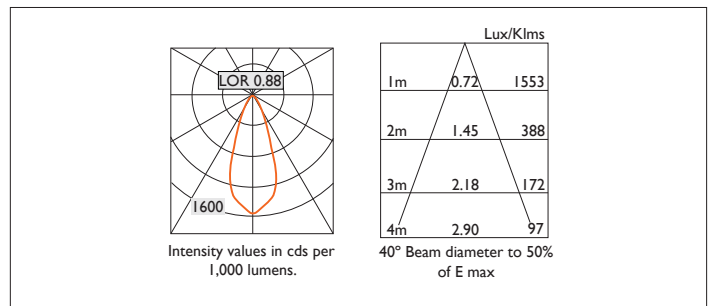

# AMBIANCE X100 DIRECTIONAL

AMBIANCE X100 with Xicato LED recessed directional downlighter with deep cone reflector finished in black, and white ceiling trim. Adjustable 0-30° tilt. Lockable. Overall diameter 100mm, cut out 90mm.

For lumen output/power, colour temperature and protocols an appropriate Light Engine should also be specified.

Product Number	C0543/*Light Engine
Lamp Type	Xicato LED, Up to 2000 lumens
Reflector	Black
Beam Angle	40°
Construction	Aluminium / Steel
Ceiling Trim	White RAL 9010
IP	IP20
Control	Driver

### \*Light Engine Specification

Xicato XTM L80 50,000 hours >Ra80

07A	720 lm	4.5W	160 lm/w	350mA
09A	965 lm	6.6W	146 lm/w	500mA
13A	1300 lm	9.5W	137 lm/w	700mA
14A	1490 lm	10.6W	141 lm/w	500mA
20A	2000 lm	15.2W	131 lm/w	700mA