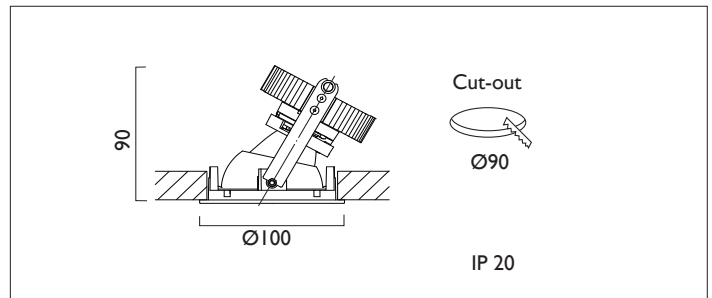

# AMBIANCE X100 DIRECTIONAL

AMBIANCE X100 with Xicato LED recessed directional downlighter with deep cone reflector finished in black, and white ceiling trim. Adjustable 0-30° tilt. Lockable. Overall diameter 100mm, cut out 90mm.

For lumen output/power, colour temperature and protocols an appropriate Light Engine should also be specified.

Product Number	C0543/*Light Engine
Lamp Type	Xicato LED, Up to 2000 lumens
Reflector	Black
Beam Angle	40°
Construction	Aluminium / Steel
Ceiling Trim	White RAL 9010
IP	IP20
Control	Driver