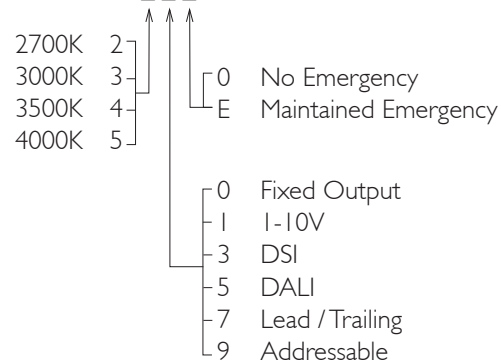

*Light Engine Specification

Xicato XTM L80 50,000 hours >Ra80

07A	720 lm	4.5W	160 lm/w	350mA
09A	965 lm	6.6W	146 lm/w	500mA
13A	1300 lm	9.5W	137 lm/w	700mA
14A	1490 lm	10.6W	141 lm/w	500mA
20A	2000 lm	15.2W	131 lm/w	700mA