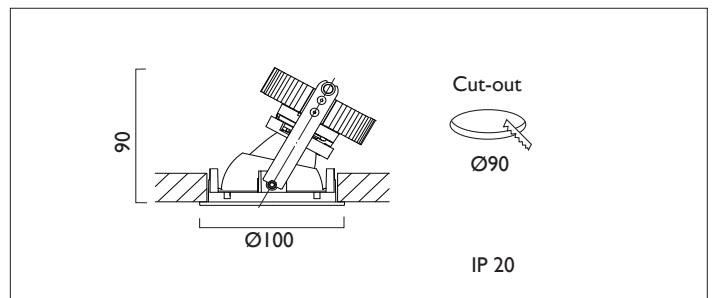

AMBIANCE X100 DIRECTIONAL

AMBIANCE X100 with Xicato LED recessed directional downlighter with deep cone reflector finished in white, and white ceiling trim. Adjustable 0-30° tilt. Lockable. Overall diameter 100mm, cut out 90mm.

For lumen output/power, colour temperature and protocols an appropriate Light Engine should also be specified.

Product Number	C0544/*Light Engine
Lamp Type	Xicato LED, Up to 2000 lumens
Reflector	White
Beam Angle	40°
Construction	Aluminium / Steel
Ceiling Trim	White RAL 9010
IP	IP20
Control	Driver