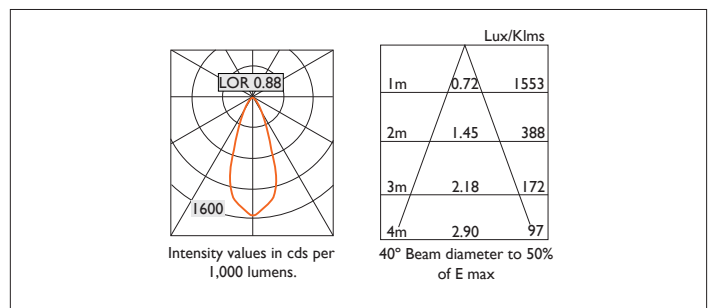

AMBIANCE X100 DIRECTIONAL

AMBIANCE X100 with Xicato LED recessed directional downlighter with deep cone reflector finished in white, and white ceiling trim. Adjustable 0-30° tilt. Lockable. Overall diameter 100mm, cut out 90mm.

For lumen output/power, colour temperature and protocols an appropriate Light Engine should also be specified.

Product Number	C0544/*Light Engine
Lamp Type	Xicato LED, Up to 2000 lumens
Reflector	White
Beam Angle	40°
Construction	Aluminium / Steel
Ceiling Trim	White RAL 9010
IP	IP20
Control	Driver