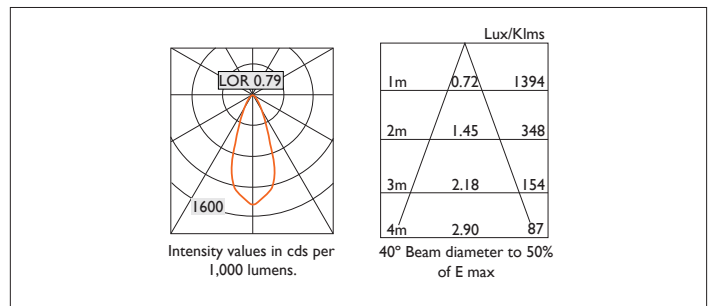

AMBIANCE X100 DIRECTIONAL IP44

AMBIANCE X100 with Xicato LED recessed directional downlighter with deep cone reflector finished in white with clear cover glass and white ceiling trim. Adjustable 0-30° tilt. Lockable. Overall diameter 100mm, cut out 90mm.

For lumen output/power, colour temperature and protocols an appropriate Light Engine should also be specified.

Product Number	C0644/*Light Engine
Lamp Type	Xicato LED, Up to 2000 lumens
Reflector	White
Beam Angle	40°
Construction	Aluminium / Steel / Glass
Ceiling Trim	White RAL 9010
IP	IP44
Control	Driver