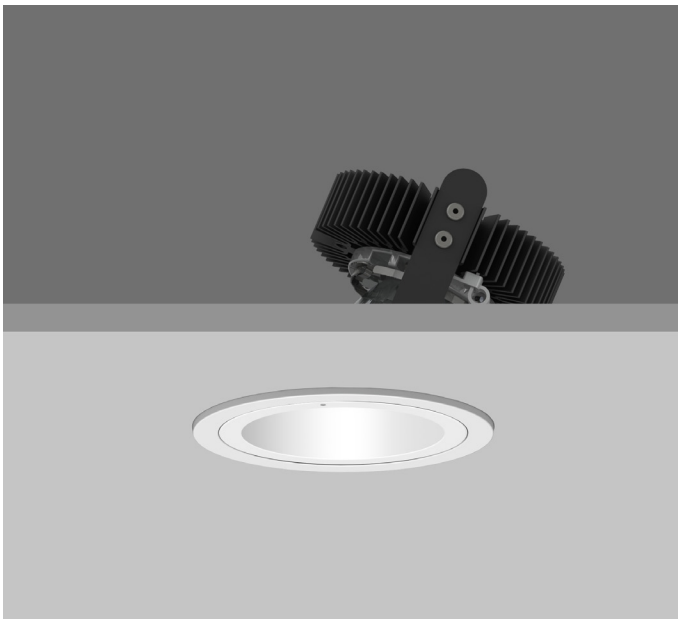

AMBIANCE X100 DIRECTIONAL IP44

AMBIANCE X100 with Xicato LED recessed directional downlighter with deep cone reflector finished in white with clear cover glass and white ceiling trim. Adjustable 0-30° tilt. Lockable. Overall diameter 100mm, cut out 90mm.

For lumen output/power, colour temperature and protocols an appropriate Light Engine should also be specified.

Product Number	C0644/*Light Engine
Lamp Type	Xicato LED, Up to 2000 lumens
Reflector	White
Beam Angle	40°
Construction	Aluminium / Steel / Glass
Ceiling Trim	White RAL 9010
IP	IP44
Control	Driver