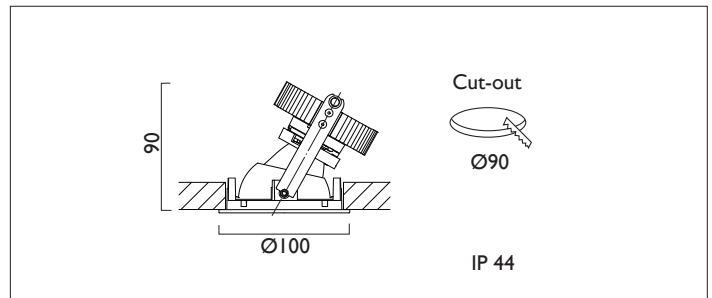

AMBIANCE X100 DIRECTIONAL IP44

AMBIANCE X100 with Xicato LED recessed directional downlighter with deep cone reflector finished in white with clear cover glass and white ceiling trim. Adjustable 0-30° tilt. Lockable. Overall diameter 100mm, cut out 90mm.

For lumen output/power, colour temperature and protocols an appropriate Light Engine should also be specified.

Product Number	C0644/*Light Engine
Lamp Type	Xicato LED, Up to 2000 lumens
Reflector	White
Beam Angle	40°
Construction	Aluminium / Steel / Glass
Ceiling Trim	White RAL 9010
IP	IP44
Control	Driver