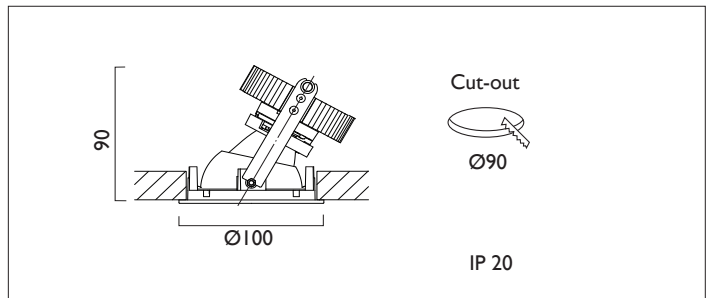

AMBIANCE X100 WALLWASHER

AMBIANCE X100 with Xicato LED recessed wallwasher with deep cone reflector and spread lens, finished in satin silver, and white ceiling trim. Overall diameter 100mm, cut out 90mm.

For lumen output/power, colour temperature and protocols an appropriate Light Engine should also be specified.

Product Number	C0702/*Light Engine
Lamp Type	Xicato LED, Up to 2000 lumens
Reflector	Satin Silver
Construction	Aluminium / Steel / Glass
Ceiling Trim	White RAL 9010
IP	IP20
Control	Driver