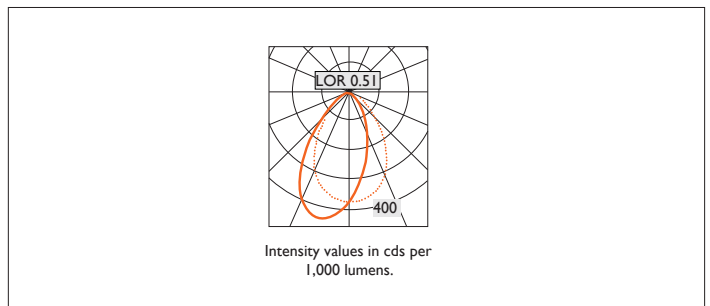

AMBIANCE X100 WALLWASHER

AMBIANCE X100 with Xicato LED recessed wallwasher with deep cone reflector and spread lens, finished in satin silver, and white ceiling trim. Overall diameter 100mm, cut out 90mm.

For lumen output/power, colour temperature and protocols an appropriate Light Engine should also be specified.