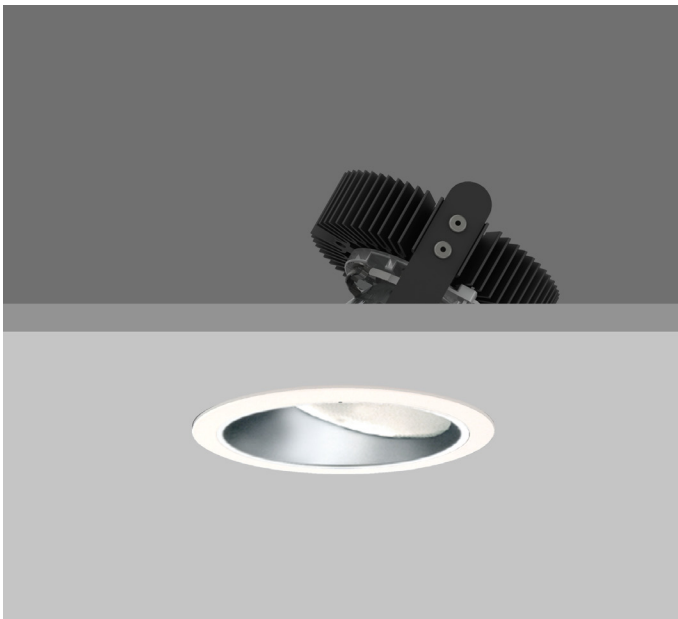

AMBIANCE X100 WALLWASHER

AMBIANCE X100 with Xicato LED recessed wallwasher with deep cone reflector and spread lens, finished in satin silver, and white ceiling trim. Overall diameter 100mm, cut out 90mm.

For lumen output/power, colour temperature and protocols an appropriate Light Engine should also be specified.

Product Number	C0702/*Light Engine
Lamp Type	Xicato LED, Up to 2000 lumens
Reflector	Satin Silver
Construction	Aluminium / Steel / Glass
Ceiling Trim	White RAL 9010
IP	IP20
Control	Driver