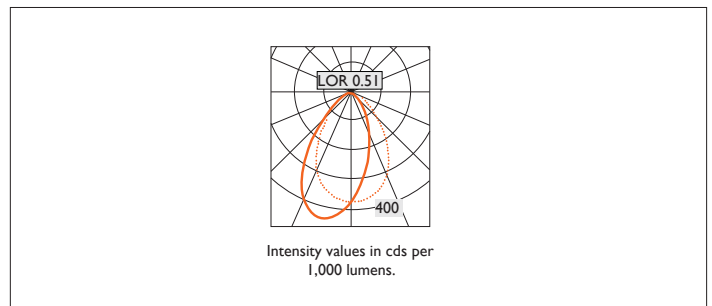

# AMBIANCE X100 WALLWASHER

AMBIANCE X100 with Xicato LED recessed wallwasher with deep cone reflector and spread lens, finished in black, and white ceiling trim. Overall diameter 100mm, cut out 90mm.

For lumen output/power, colour temperature and protocols an appropriate Light Engine should also be specified.