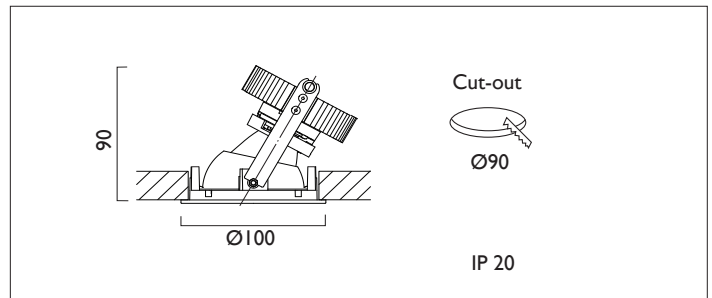

# AMBIANCE X100 WALLWASHER

AMBIANCE X100 with Xicato LED recessed wallwasher with deep cone reflector and spread lens, finished in black, and white ceiling trim. Overall diameter 100mm, cut out 90mm.

For lumen output/power, colour temperature and protocols an appropriate Light Engine should also be specified.

Product Number	C0703/*Light Engine
Lamp Type	Xicato LED, Up to 2000 lumens
Reflector	Black
Construction	Aluminium / Steel / Glass
Ceiling Trim	White RAL 9010
IP	IP20
Control	Driver

Please Note: For lumen output/power, colour temperature and protocols and appropriate Light Engine should also be specified.