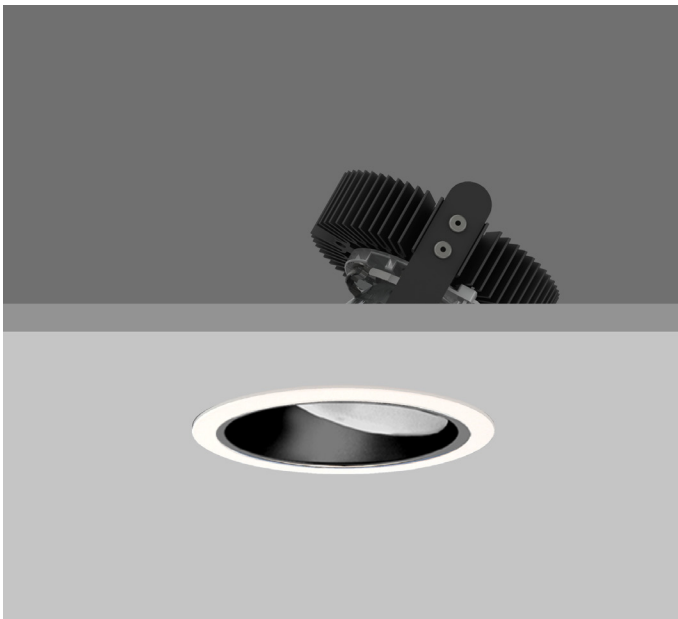

# AMBIANCE X100 WALLWASHER

AMBIANCE X100 with Xicato LED recessed wallwasher with deep cone reflector and spread lens, finished in black, and white ceiling trim. Overall diameter 100mm, cut out 90mm.

For lumen output/power, colour temperature and protocols an appropriate Light Engine should also be specified.

Product Number	C0703/*Light Engine
Lamp Type	Xicato LED, Up to 2000 lumens
Reflector	Black
Construction	Aluminium / Steel / Glass
Ceiling Trim	White RAL 9010
IP	IP20
Control	Driver

Please Note: For lumen output/power, colour temperature and protocols and appropriate Light Engine should also be specified.

### \*Light Engine Specification

Xicato XTM L80 50,000 hours >Ra80

07A	---	720 lm	4.5W	160 lm/w	350mA
09A	---	965 lm	6.6W	146 lm/w	500mA
13A	---	1300 lm	9.5W	137 lm/w	700mA
14A	---	1490 lm	10.6W	141 lm/w	500mA
20A	---	2000 lm	15.2W	131 lm/w	700mA