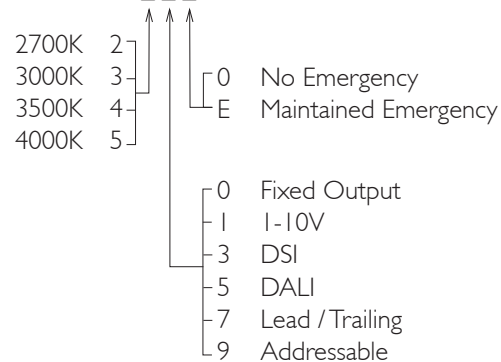

*Light Engine Specification

Xicato XTM L80 50,000 hours >Ra80

07A	---	720 lm	4.5W	160 lm/w	350mA
09A	---	965 lm	6.6W	146 lm/w	500mA
13A	---	1300 lm	9.5W	137 lm/w	700mA
14A	---	1490 lm	10.6W	141 lm/w	500mA
20A	---	2000 lm	15.2W	131 lm/w	700mA