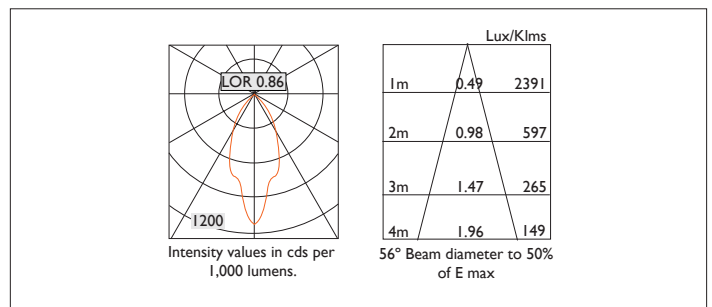

Product Number	C0163/*Engine
Lamp Type	3 Step MacAdam LED, Up to 1084 lms
Reflector	Black
Beam Angle	56°
Construction	Aluminium / Steel
Ceiling Trim	White RAL 9010
IP	IP20
Control	Driver

Please Note: For lumen output/power, colour temperature and protocols and appropriate Light Engine should also be specified.