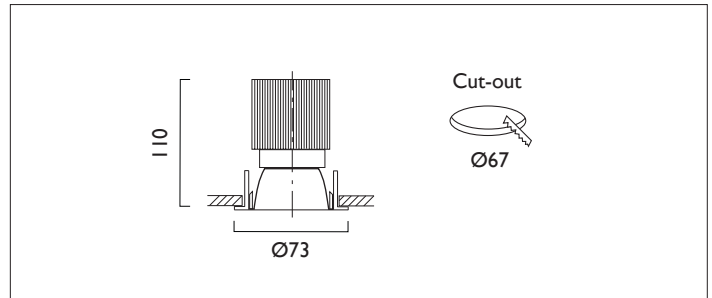

Ambiance L73

AMBIANCE L73 FIXED Round recessed downlighter with standard white ceiling trim and a choice of deep cone reflector finish and beam distribution. Overall diameter 73mm, cut out 67mm diameter. 3 Step MacAdam LED.

Product Number	C0163/*Engine
Lamp Type	3 Step MacAdam LED, Up to 1084 lms
Reflector	Black
Beam Angle	56°
Construction	Aluminium / Steel
Ceiling Trim	White RAL 9010
IP	IP20
Control	Driver

Please Note: For lumen output/power, colour temperature and protocols and appropriate Light Engine should also be specified.