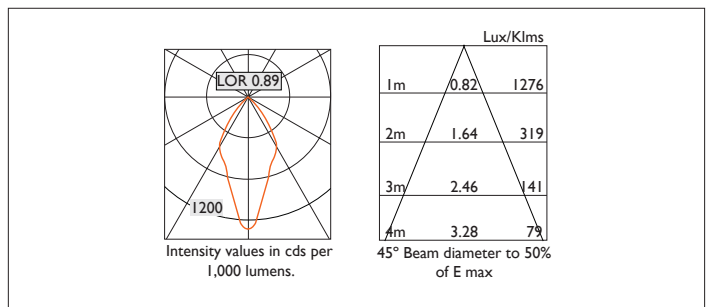

Ambiance L73 Directional

AMBIANCE L73 DIRECTIONAL Round recessed downlighter with standard white ceiling trim and a choice of deep cone reflector finish and beam distribution. 0-25° tilt. Overall diameter 73mm, cut out 67mm diameter. 3 Step MacAdam LED.

Product Number	C025 I/*Engine
Lamp Type	3 Step MacAdam LED, Up to 1084 lms
Reflector	Specular Silver
Beam Angle	45°
Construction	Aluminium / Steel
Ceiling Trim	White RAL 9010
IP	IP20
Control	Driver

Please Note: For lumen output/power, colour temperature and protocols and appropriate Light Engine should also be specified.