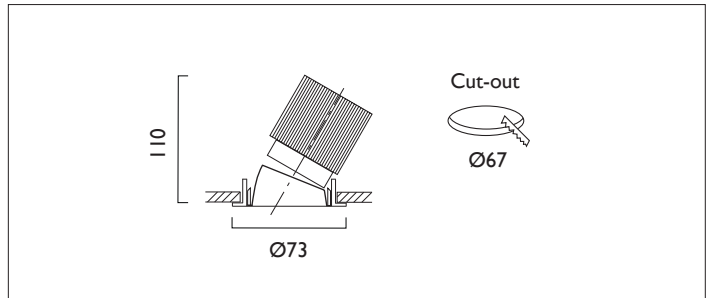

Ambiance L73 Directional

AMBIANCE L73 DIRECTIONAL Round recessed downlighter with standard white ceiling trim and a choice of deep cone reflector finish and beam distribution. 0-25° tilt. Overall diameter 73mm, cut out 67mm diameter. 3 Step MacAdam LED.

Product Number	C025 I/*Engine
Lamp Type	3 Step MacAdam LED, Up to 1084 lms
Reflector	Specular Silver
Beam Angle	45°
Construction	Aluminium / Steel
Ceiling Trim	White RAL 9010
IP	IP20
Control	Driver

Please Note: For lumen output/power, colour temperature and protocols and appropriate Light Engine should also be specified.