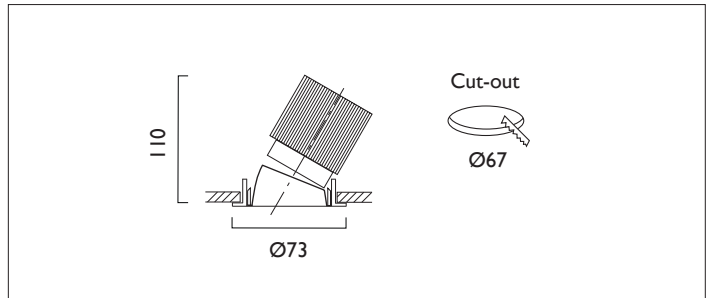

Ambiance L73 Directional

AMBIANCE L73 DIRECTIONAL Round recessed downlighter with standard white ceiling trim and a choice of deep cone reflector finish and beam distribution. 0-25° tilt. Overall diameter 73mm, cut out 67mm diameter. 3 Step MacAdam LED.

Product Number	C0261/*Engine
Lamp Type	3 Step MacAdam LED, Up to 1084 lms
Reflector	Specular Silver
Beam Angle	56°
Construction	Aluminium / Steel
Ceiling Trim	White RAL 9010
IP	IP20
Control	Driver

Please Note: For lumen output/power, colour temperature and protocols and appropriate Light Engine should also be specified.