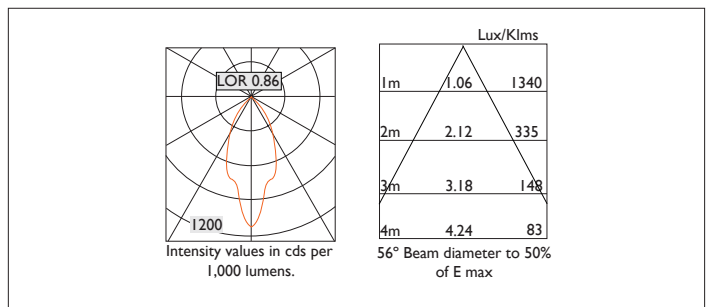

Ambiance L73 Directional

AMBIANCE L73 DIRECTIONAL Round recessed downlighter with standard white ceiling trim and a choice of deep cone reflector finish and beam distribution. 0-25° tilt. Overall diameter 73mm, cut out 67mm diameter. 3 Step MacAdam LED.

Product Number	C0261/*Engine
Lamp Type	3 Step MacAdam LED, Up to 1084 lms
Reflector	Specular Silver
Beam Angle	56°
Construction	Aluminium / Steel
Ceiling Trim	White RAL 9010
IP	IP20
Control	Driver

Please Note: For lumen output/power, colour temperature and protocols and appropriate Light Engine should also be specified.