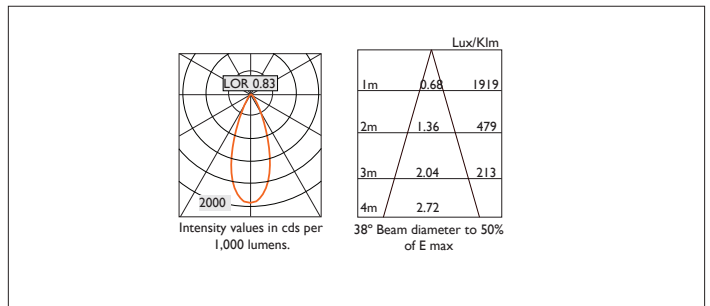

AMBIANCE LI00

AMBIANCE LI00 FIXED Round recessed downlighter with standard white ceiling trim and a choice of deep cone reflector finish and beam distribution. Overall diameter 100mm, cut out 90mm diameter. 3 Step MacAdam LED.

| | |
|----------------|---------------------------------------|
| Product Number | C0941/*Engine |
| Lamp Type | 3 Step MacAdam LED, Up to 1257 lumens |
| Reflector | Specular Silver |
| Beam Angle | 38° |
| Construction | Aluminium / Steel |
| Ceiling Trim | White RAL 9010 |
| IP | IP20 |
| Control | Driver |