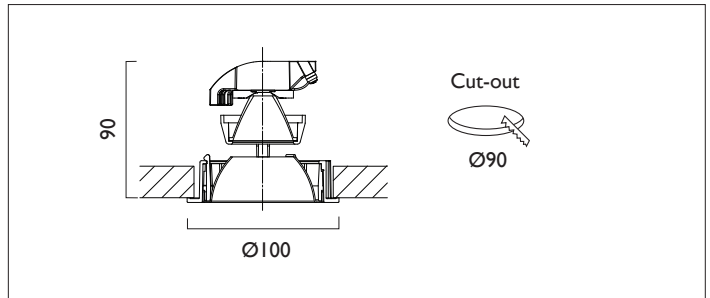

AMBIANCE LI00

AMBIANCE LI00 FIXED Round recessed downlighter with standard white ceiling trim and a choice of deep cone reflector finish and beam distribution. Overall diameter 100mm, cut out 90mm diameter. 3 Step MacAdam LED.

| | |
|----------------|---------------------------------------|
| Product Number | C0941/*Engine |
| Lamp Type | 3 Step MacAdam LED, Up to 1257 lumens |
| Reflector | Specular Silver |
| Beam Angle | 38° |
| Construction | Aluminium / Steel |
| Ceiling Trim | White RAL 9010 |
| IP | IP20 |
| Control | Driver |