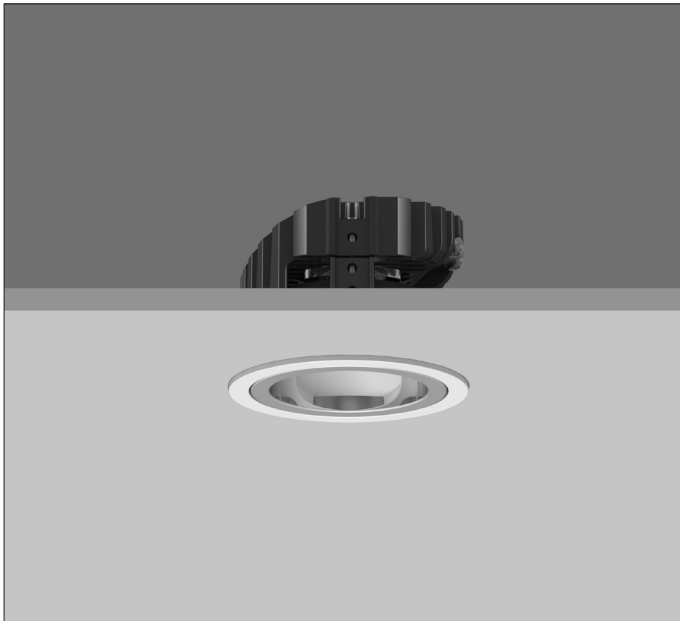

AMBIANCE LI00

AMBIANCE LI00 FIXED Round recessed downlighter with standard white ceiling trim and a choice of deep cone reflector finish and beam distribution. Overall diameter 100mm, cut out 90mm diameter. 3 Step MacAdam LED.

| | |
|----------------|---------------------------------------|
| Product Number | C0941/*Engine |
| Lamp Type | 3 Step MacAdam LED, Up to 1257 lumens |
| Reflector | Specular Silver |
| Beam Angle | 38° |
| Construction | Aluminium / Steel |
| Ceiling Trim | White RAL 9010 |
| IP | IP20 |
| Control | Driver |